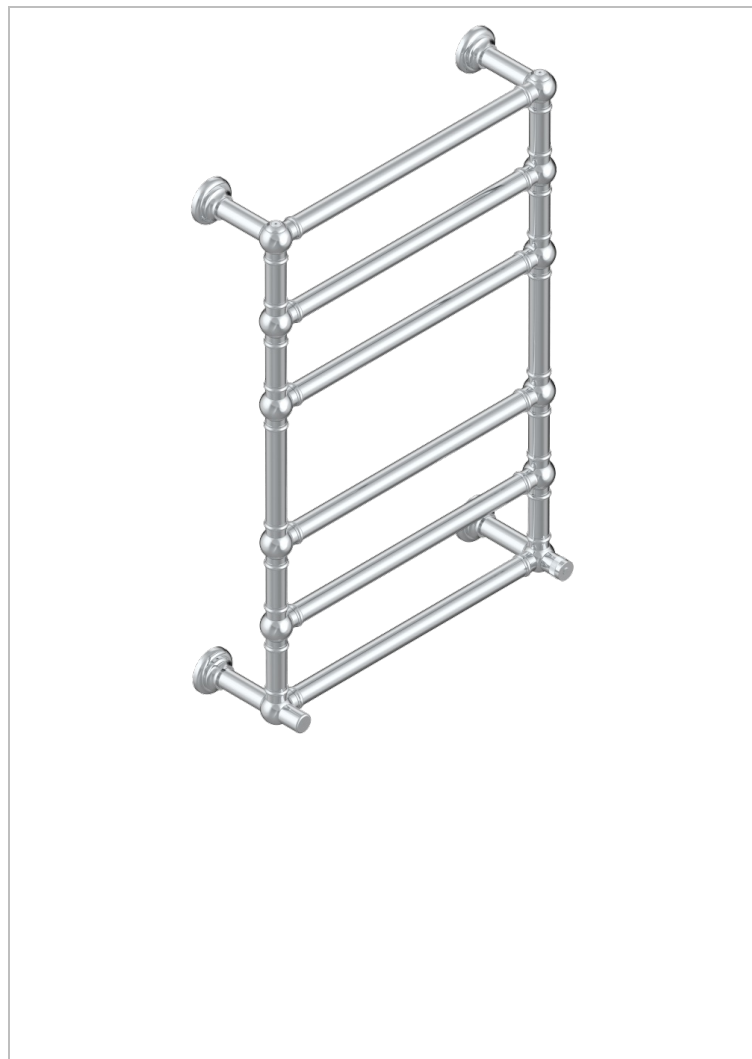

TOWEL WARMER - TRADITIONAL

B6A-TWT6H

Traditional towel warmer, 6 rails, 625 mm x 925 mm, hydronic, neutral handle

70237

03/05/2019

CHARACTERISTIC

- Solid brass body seamless
- Connections F3/4"

TECHNICAL SPECS

- Pression : 0,5 bars < P < 3 bars (recommandée)
- Pressure : 7.25 psi < P < 43.5 psi (advised)
- Température eau maximale conseillée : 60°C
- Maximum water temperature advised: 140°F
- Hauteur minimale au sol (maximum height from the ground) : 60 cm (24")
- Puissance / Power : 128W à Delta T 30