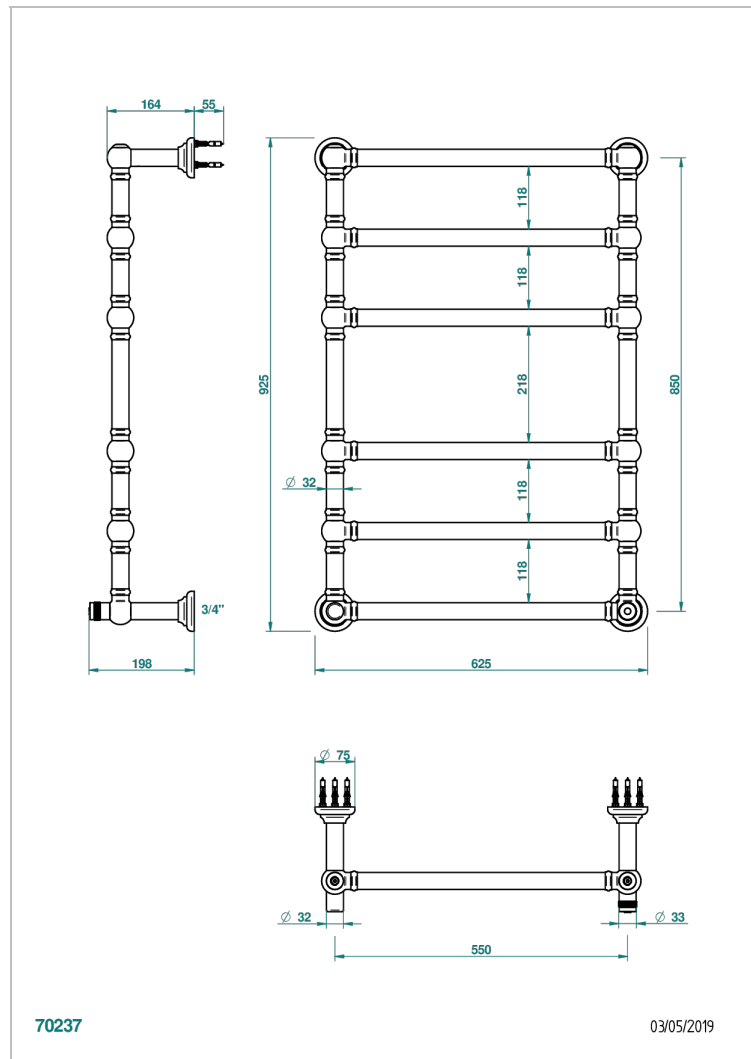

TOWEL WARMER - TRADITIONAL

B6A-TWT6H

Traditional towel warmer, 6 rails, 625 mm x 925 mm, hydronic, neutral handle

70237

03/05/2019

CHARACTERISTIC

- Solid brass body seamless
- Connections F3/4"

TECHNICAL SPECS

- Pression : 0,5 bars < P < 3 bars (recommandée)
- Pressure : 7.25 psi < P < 43.5 psi (advised)
- Température eau maximale conseillée : 60°C
- Maximum water temperature advised: 140°F
- Hauteur minimale au sol (maximum height from the ground) : 60 cm (24")
- Puissance / Power : 128W à Delta T 30