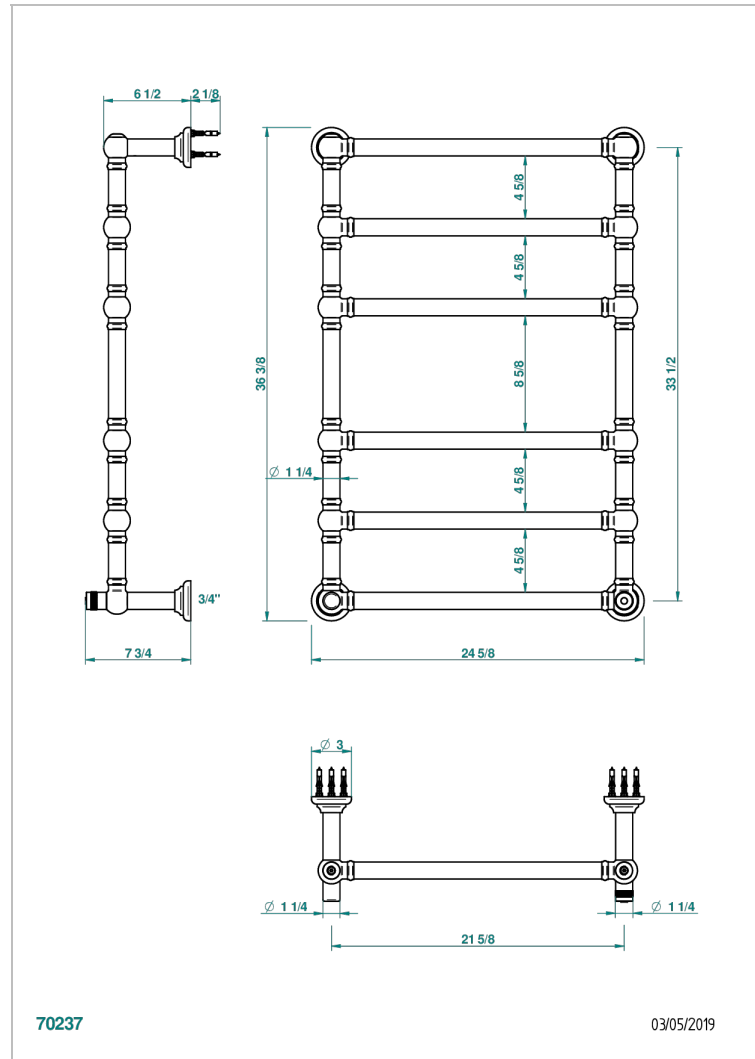

TOWEL WARMER - TRADITIONAL

B6A-TWT6H

Traditional towel warmer, 6 rails, 625 mm x 925 mm, hydronic, neutral handle

THG[®]
PARIS

CHARACTERISTIC

- Solid brass body seamless
- Connections F3/4"

TECHNICAL SPECS

- Pression : 0,5 bars < P < 3 bars (recommandée)
- Pressure : 7.25 psi < P < 43.5 psi (advised)
- Température eau maximale conseillée : 60°C
- Maximum water temperature advised: 140°F
- Hauteur minimale au sol (maximum height from the ground) : 60 cm (24")
- Puissance / Power : 128W à Delta T 30