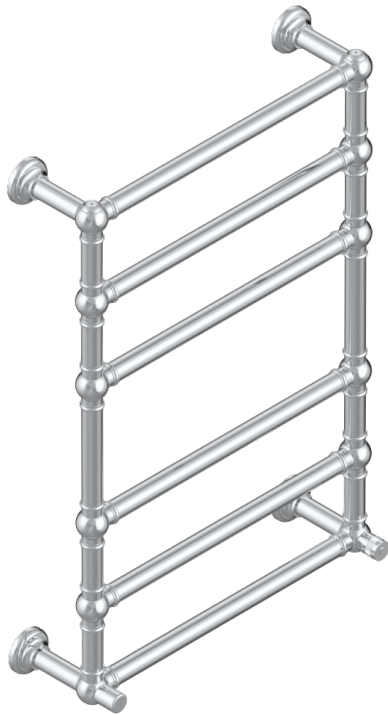

TOWEL WARMER - TRADITIONAL

B6A-TWT6H

Traditional towel warmer, 6 rails, 625 mm x 925 mm, hydronic, neutral handle

THG[®]
PARIS

CHARACTERISTIC

- Solid brass body seamless
- Connections F3/4"

TECHNICAL SPECS

- Pression : 0,5 bars < P < 3 bars (recommandée)
- Pressure : 7.25 psi < P < 43.5 psi (advised)
- Température eau maximale conseillée : 60°C
- Maximum water temperature advised: 140°F
- Hauteur minimale au sol (maximum height from the ground) : 60 cm (24")
- Puissance / Power : 128W à Delta T 30

AVAILABLE FINITIONS

Blush PVD - H62
Brass color PVD - H49
Gold color PVD - H52
Graphite PVD - H64
Lacquered light bronze - D01
Matt Umber PVD - H67

Matt blush PVD - H60
Matt brass color PVD - H50
Matt chrome - C02
Matt gold - F07
Matt gold color PVD - H53
Matt graphite PVD - H65

Matt nickel (color finish) - C01
Matt nickel color PVD - H56
Nickel color PVD - H55
Polished chrome (color finish) - A02
Polished gold (color finish) - F01
Polished nickel - B01

Soft gold - F30
Soft matt gold - F31
Umber PVD - H66