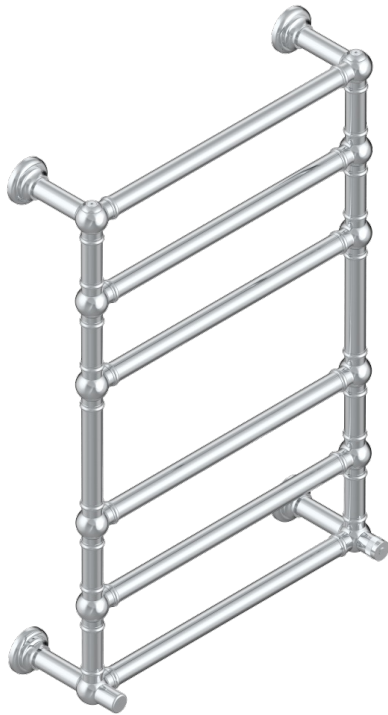

TOWEL WARMER - TRADITIONAL

B6A-TWT6H

Traditional towel warmer, 6 rails, 625 mm x 925 mm, hydronic, neutral handle

THG[®]
PARIS

70237

03/05/2019

CHARACTERISTIC

- Solid brass body seamless
- Connections F3/4"

TECHNICAL SPECS

- Pression : 0,5 bars < P < 3 bars (recommandée)
- Pressure : 7.25 psi < P < 43.5 psi (advised)
- Température eau maximale conseillée : 60°C
- Maximum water temperature advised: 140°F
- Hauteur minimale au sol (maximum height from the ground) : 60 cm (24")
- Puissance / Power : 128W à Delta T 30

AVAILABLE FINITIONS

Blush PVD - H62
Brass color PVD - H49
Gold color PVD - H52
Graphite PVD - H64
Lacquered light bronze - D01
Matt Umber PVD - H67

Matt blush PVD - H60
Matt brass color PVD - H50
Matt chrome - C02
Matt gold - F07
Matt gold color PVD - H53
Matt graphite PVD - H65