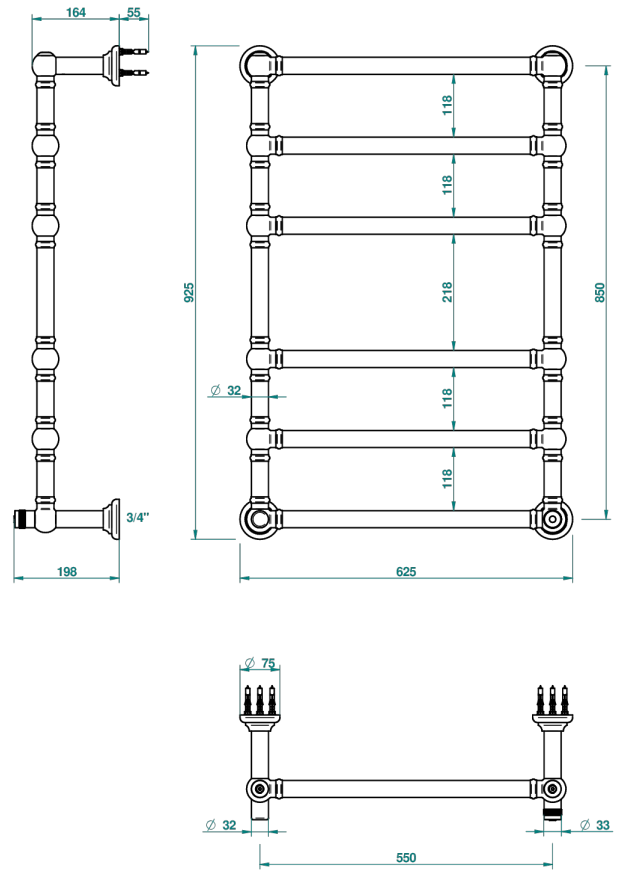

TOWEL WARMER - TRADITIONAL

B6A-TWT6H

Traditional towel warmer, 6 rails, 625 mm x 925 mm, hydronic, neutral handle

THG[®]
PARIS

70237

03/05/2019

CHARACTERISTIC

- Solid brass body seamless
- Connections F3/4"

TECHNICAL SPECS

- Pression : 0,5 bars < P < 3 bars (recommandée)
- Pressure : 7.25 psi < P < 43.5 psi (advised)
- Température eau maximale conseillée : 60°C
- Maximum water temperature advised: 140°F
- Hauteur minimale au sol (maximum height from the ground) : 60 cm (24")
- Puissance / Power : 128W à Delta T 30