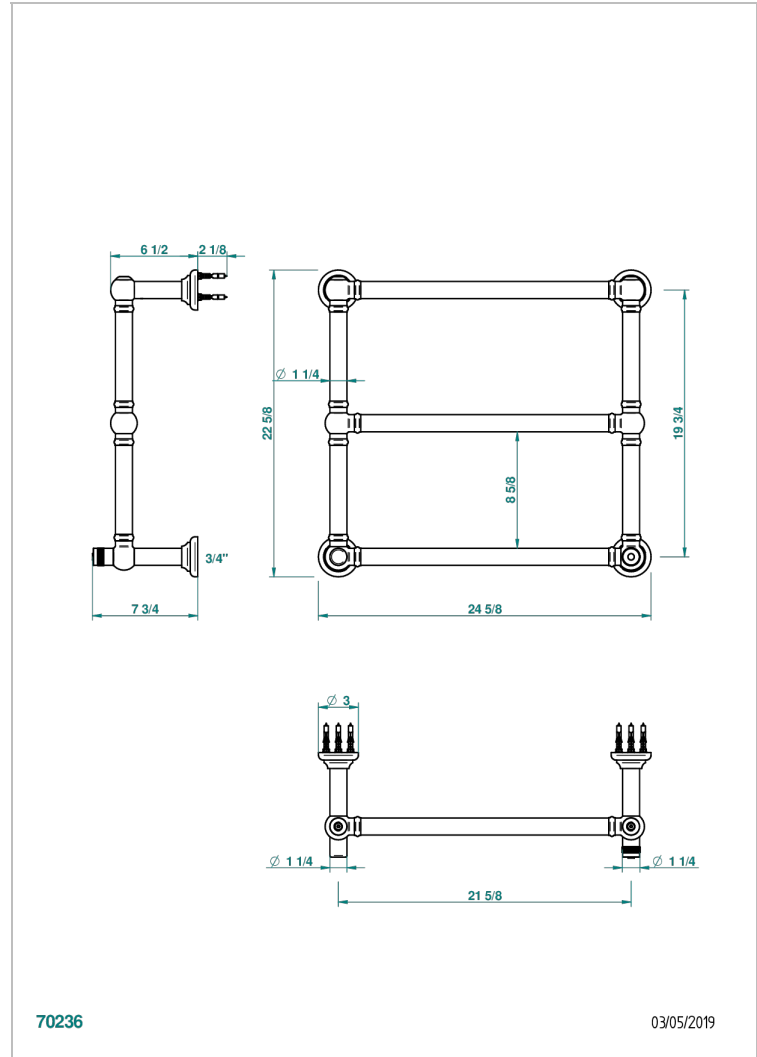

TOWEL WARMER - TRADITIONAL

B6A-TWT3H

Traditional towel warmer, 3 rails, 625 mm x 575 mm, hydronic, neutral handle

CHARACTERISTIC

- Solid brass body seamless
- Connections F3/4"

TECHNICAL SPECS

- Pression : 0,5 bars < P < 3 bars (recommandée)
- Pressure : 7.25 psi < P < 43.5 psi (advised)
- Température eau maximale conseillée : 60°C
- Maximum water temperature advised: 140°F
- Hauteur minimale au sol (maximum height from the ground) : 60 cm (24")
- Puissance / Power : 64W à Delta T 30