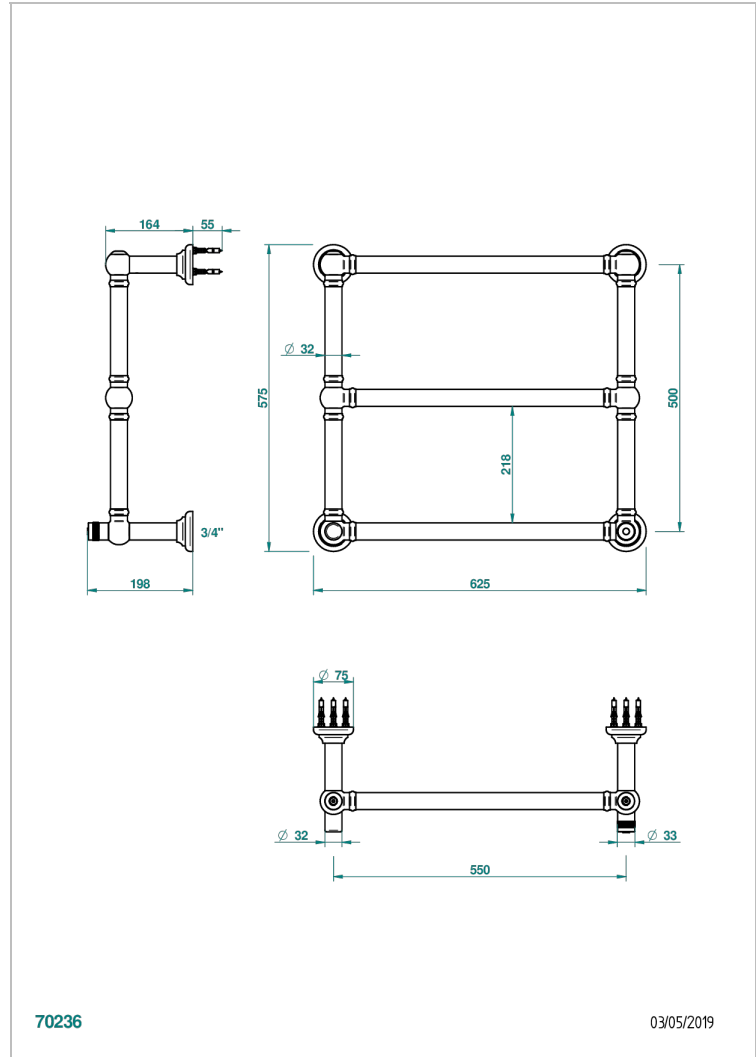

# TOWEL WARMER - TRADITIONAL

B6A-TWT3H

Traditional towel warmer, 3 rails, 625 mm x 575 mm, hydronic, neutral handle

## CHARACTERISTIC

- Solid brass body seamless
- Connections F3/4"

## TECHNICAL SPECS

- Pression : 0,5 bars < P < 3 bars (recommandée)
- Pressure : 7.25 psi < P < 43.5 psi (advised)
- Température eau maximale conseillée : 60°C
- Maximum water temperature advised: 140°F
- Hauteur minimale au sol (maximum height from the ground) : 60 cm (24")
- Puissance / Power : 64W à Delta T 30