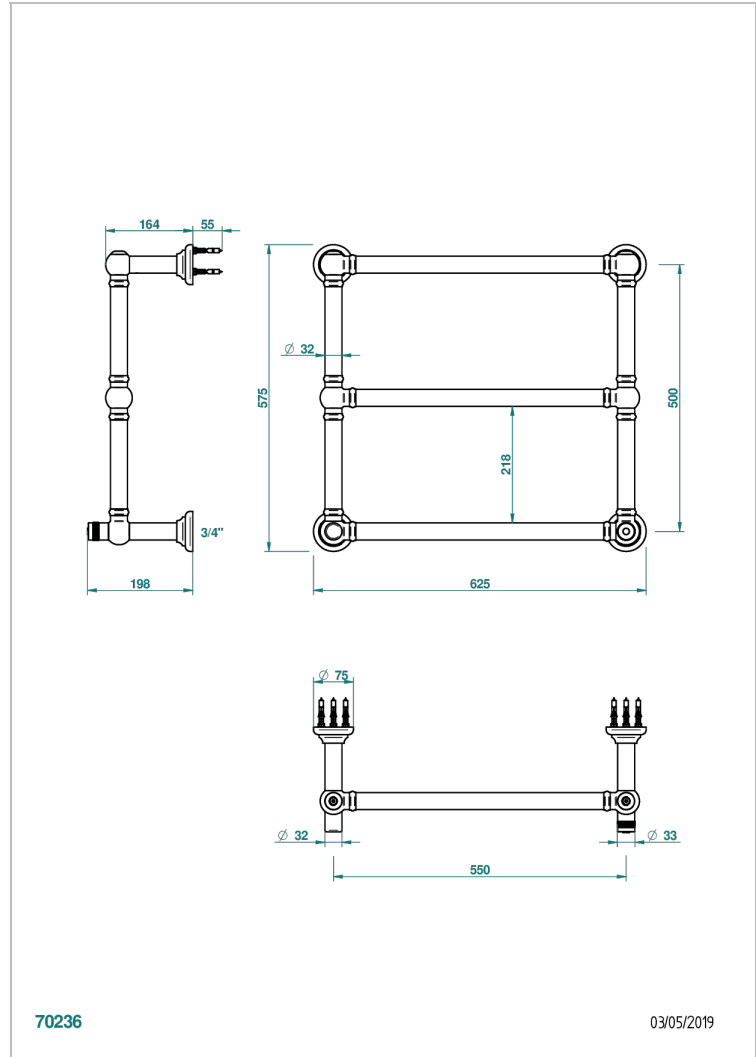

TOWEL WARMER - TRADITIONAL

B6A-TWT3H

Traditional towel warmer, 3 rails, 625 mm x 575 mm, hydronic, neutral handle

CHARACTERISTIC

- Solid brass body seamless
- Connections F3/4"

TECHNICAL SPECS

- Pression : 0,5 bars < P < 3 bars (recommandée)
- Pressure : 7.25 psi < P < 43.5 psi (advised)
- Température eau maximale conseillée : 60°C
- Maximum water temperature advised: 140°F
- Hauteur minimale au sol (maximum height from the ground) : 60 cm (24")
- Puissance / Power : 64W à Delta T 30