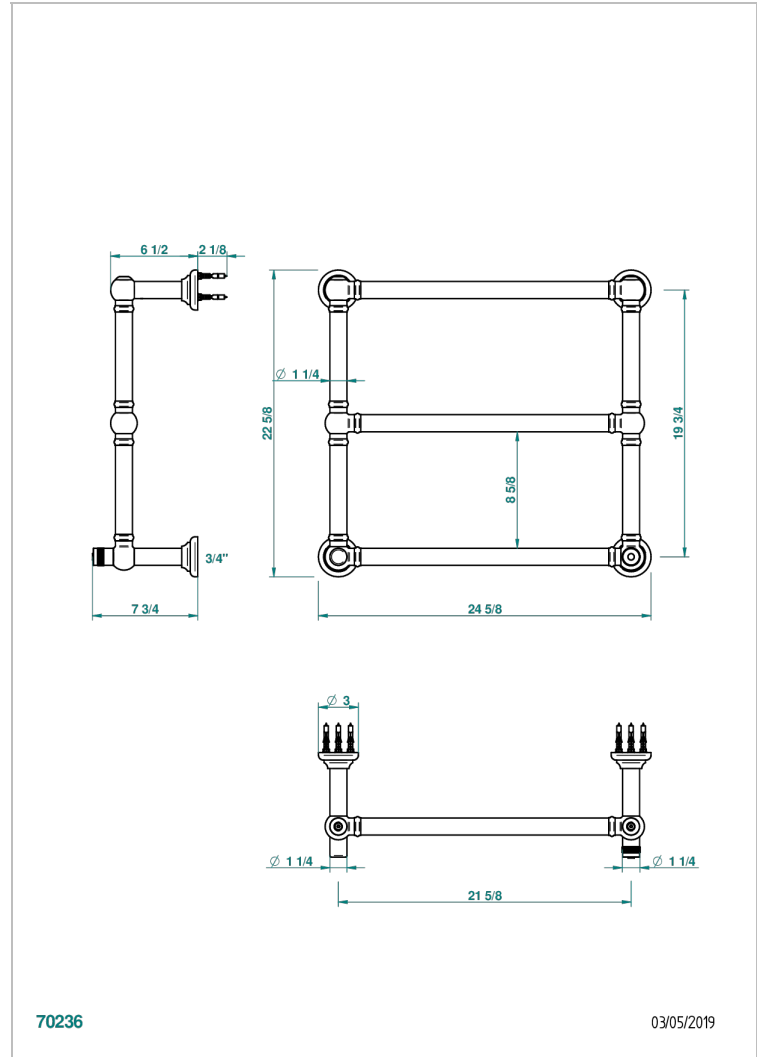

# TOWEL WARMER - TRADITIONAL

B6A-TWT3H

Traditional towel warmer, 3 rails, 625 mm x 575 mm, hydronic, neutral handle

## CHARACTERISTIC

- Solid brass body seamless
- Connections F3/4"

## TECHNICAL SPECS

- Pression : 0,5 bars < P < 3 bars (recommandée)
- Pressure : 7.25 psi < P < 43.5 psi (advised)
- Température eau maximale conseillée : 60°C
- Maximum water temperature advised: 140°F
- Hauteur minimale au sol (maximum height from the ground) : 60 cm (24")
- Puissance / Power : 64W à Delta T 30