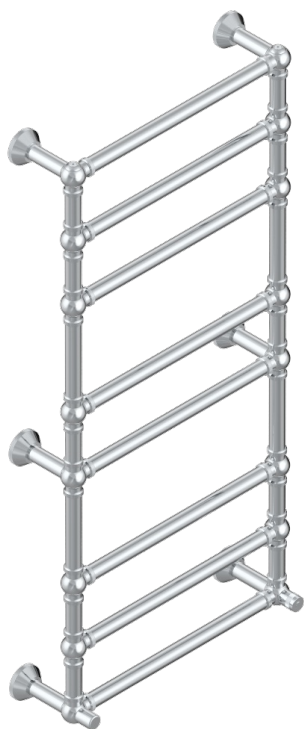

# TOWEL WARMER - TRADITIONAL

B6A-TWK8H

THG<sup>®</sup>  
PARIS

Traditional towel warmer with knurled ring, 8 rails, 623 mm x 1323 mm, hydronic, neutral handle

## CHARACTERISTIC

- Solid brass body seamless
- Connections F3/4"

## TECHNICAL SPECS

- Pression : 0,5 bars < P < 3 bars (recommandée)
- Pressure : 7.25 psi < P < 43.5 psi (advised)
- Température eau maximale conseillée : 60°C
- Maximum water temperature advised: 140°F
- Hauteur minimale au sol (maximum height from the ground) : 60 cm (24")
- Puissance / Power : 171W à Delta T 30

## AVAILABLE FINITIONS

Blush PVD - H62  
Brass color PVD - H49  
Gold color PVD - H52  
Graphite PVD - H64  
Lacquered light bronze - D01  
Matt Umber PVD - H67

Matt blush PVD - H60  
Matt brass color PVD - H50  
Matt chrome - C02  
Matt gold - F07  
Matt gold color PVD - H53  
Matt graphite PVD - H65