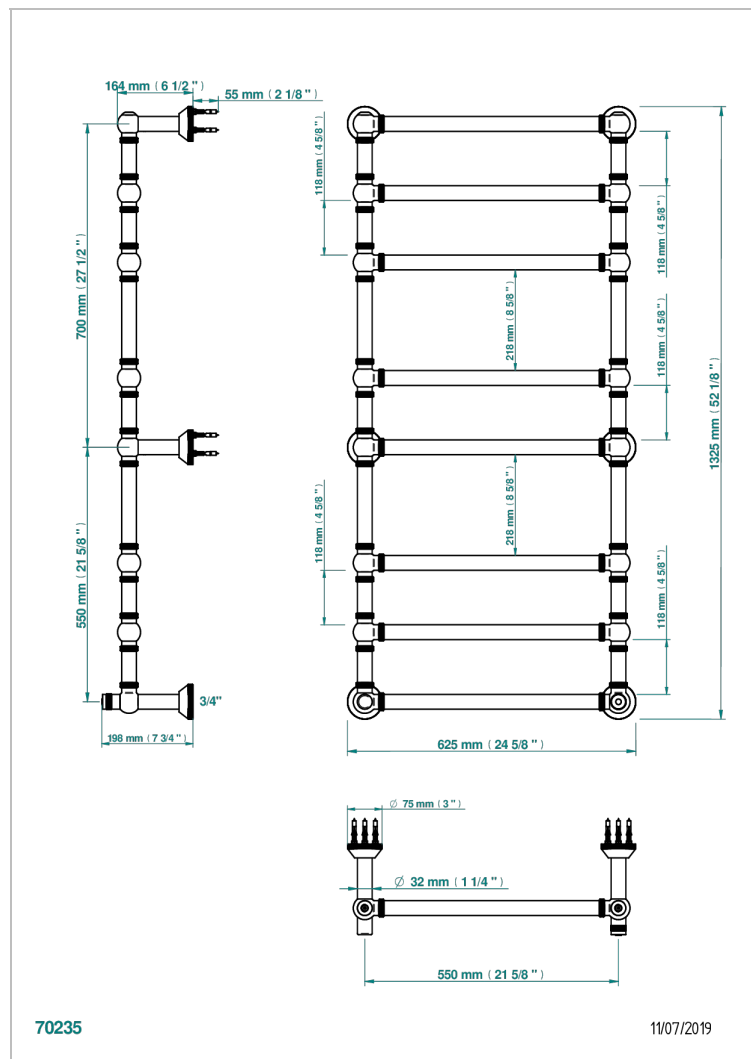

# TOWEL WARMER - TRADITIONAL

B6A-TWK8H

THG<sup>®</sup>  
PARIS

Traditional towel warmer with knurled ring, 8 rails, 623 mm x 1323 mm, hydronic, neutral handle

## CHARACTERISTIC

- Solid brass body seamless
- Connections F3/4"

## TECHNICAL SPECS

- Pression : 0,5 bars < P < 3 bars (recommandée)
- Pressure : 7.25 psi < P < 43.5 psi (advised)
- Température eau maximale conseillée : 60°C
- Maximum water temperature advised: 140°F
- Hauteur minimale au sol (maximum height from the ground) : 60 cm (24")
- Puissance / Power : 171W à Delta T 30