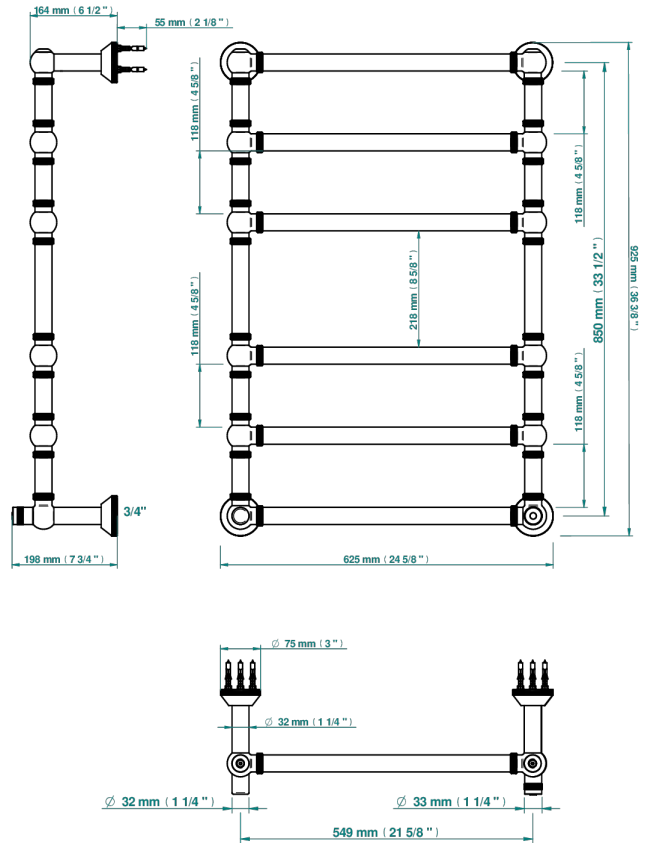

# TOWEL WARMER - TRADITIONAL

B6A-TWK6H

Traditional towel warmer with knurled ring, 6 rails, 623 mm x 923 mm, hydronic, neutral handle

70234

11/07/2019

## CHARACTERISTIC

- Solid brass body seamless
- Connections F3/4"

## TECHNICAL SPECS

- Pression : 0,5 bars < P < 3 bars (recommandée)
- Pressure : 7.25 psi < P < 43.5 psi (advised)
- Température eau maximale conseillée : 60°C
- Maximum water temperature advised: 140°F
- Hauteur minimale au sol (maximum height from the ground) : 60 cm (24")
- Puissance / Power : 128W à Delta T 30