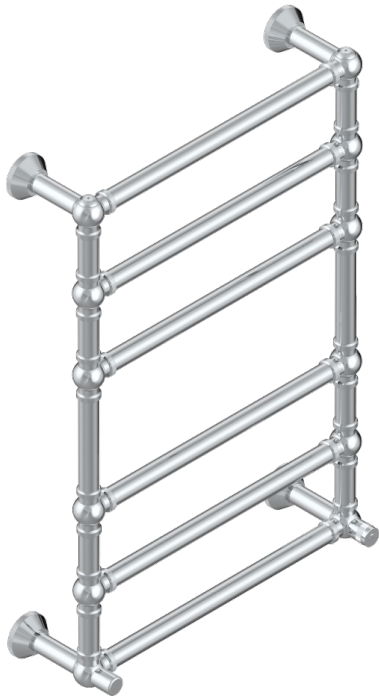

# TOWEL WARMER - TRADITIONAL

B6A-TWK6H

Traditional towel warmer with knurled ring, 6 rails, 623 mm x 923 mm, hydronic, neutral handle

70234

11/07/2019

## CHARACTERISTIC

- Solid brass body seamless
- Connections F3/4"

## TECHNICAL SPECS

- Pression : 0,5 bars < P < 3 bars (recommandée)
- Pressure : 7.25 psi < P < 43.5 psi (advised)
- Température eau maximale conseillée : 60°C
- Maximum water temperature advised: 140°F
- Hauteur minimale au sol (maximum height from the ground) : 60 cm (24")
- Puissance / Power : 128W à Delta T 30