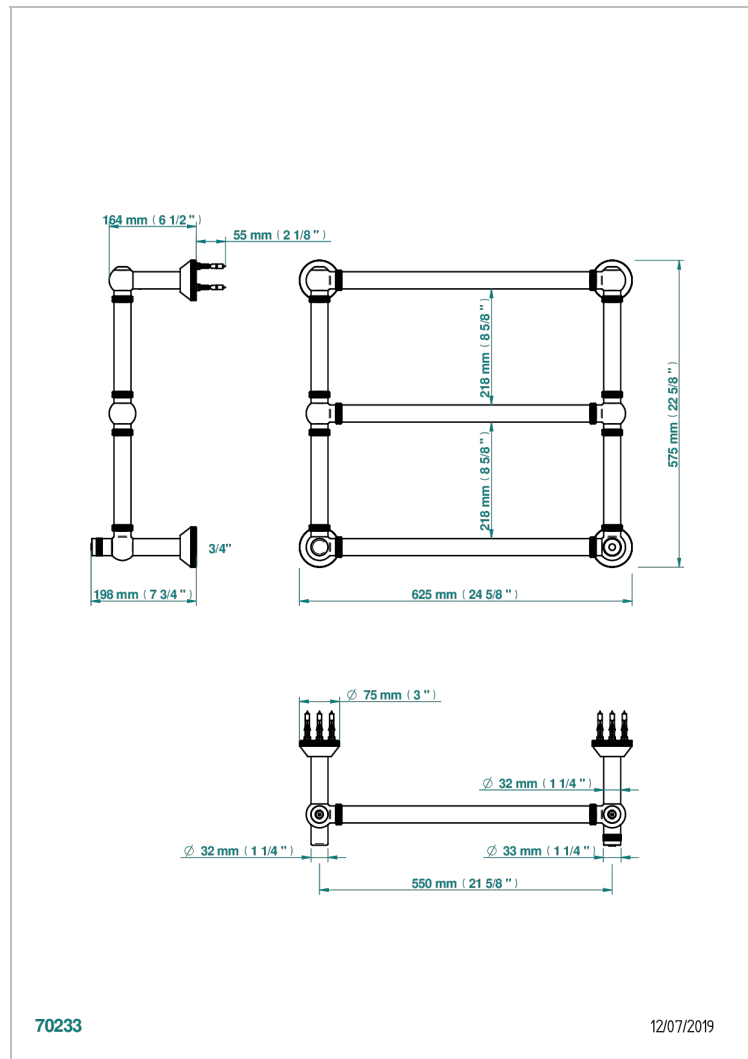

TOWEL WARMER - TRADITIONAL

B6A-TWK3H

Traditional towel warmer with knurled ring, 3 rails, 623 mm x 573 mm, hydronic, neutral handle

THG[®]
PARIS

CHARACTERISTIC

- Solid brass body seamless
- Connections F3/4"

TECHNICAL SPECS

- Pression : 0,5 bars < P < 3 bars (recommandée)
- Pressure : 7.25 psi < P < 43.5 psi (advised)
- Température eau maximale conseillée : 60°C
- Maximum water temperature advised: 140°F
- Hauteur minimale au sol (maximum height from the ground) : 60 cm (24")
- Puissance / Power : 64W à Delta T 30