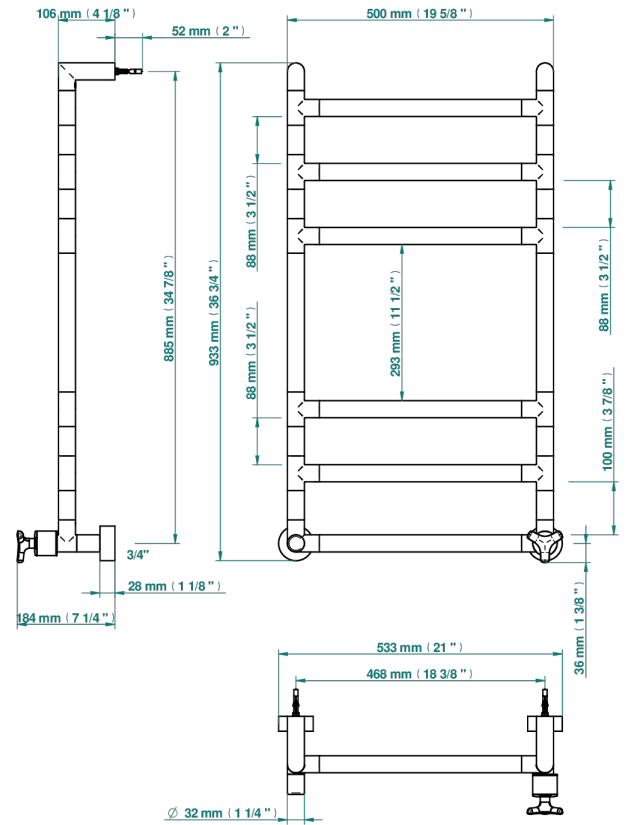

SYSTEM SMOOTH METAL

G9A-TWR6H1

Contemporary round towel warmer, 6 rails, 533 mm x 922 mm, hydronic with 1 stylised handle

70228

10/07/2019

CHARACTERISTIC

- Solid brass body seamless
- 1 x 1/2" normal head
- Connections F3/4"

TECHNICAL SPECS

- Pression : 0,5 bars < P < 3 bars (recommandée)
- Pressure : 7.25 psi < P < 43.5 psi (advised)
- Température eau maximale conseillée : 60°C
- Maximum water temperature advised: 140°F
- Hauteur minimale au sol (maximum height from the ground) : 60 cm (24")
- Puissance / Power : 88W à Delta T 30