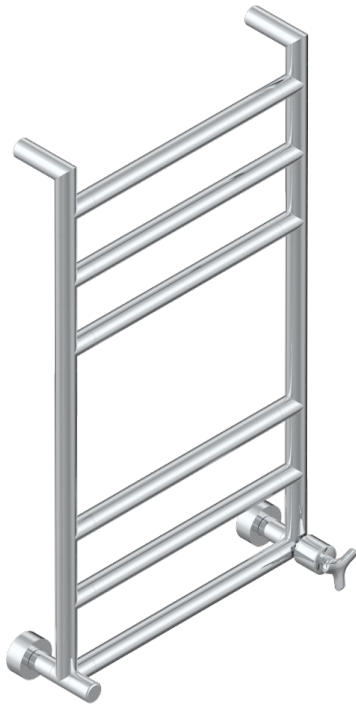

SYSTEM SMOOTH METAL

G9A-TWR6H1

Contemporary round towel warmer, 6 rails, 533 mm x 922 mm, hydronic with 1 stylised handle

70228

10/07/2019

CHARACTERISTIC

- Solid brass body seamless
- 1 x 1/2" normal head
- Connections F3/4"

TECHNICAL SPECS

- Pression : 0,5 bars < P < 3 bars (recommandée)
- Pressure : 7.25 psi < P < 43.5 psi (advised)
- Température eau maximale conseillée : 60°C
- Maximum water temperature advised: 140°F
- Hauteur minimale au sol (maximum height from the ground) : 60 cm (24")
- Puissance / Power : 88W à Delta T 30