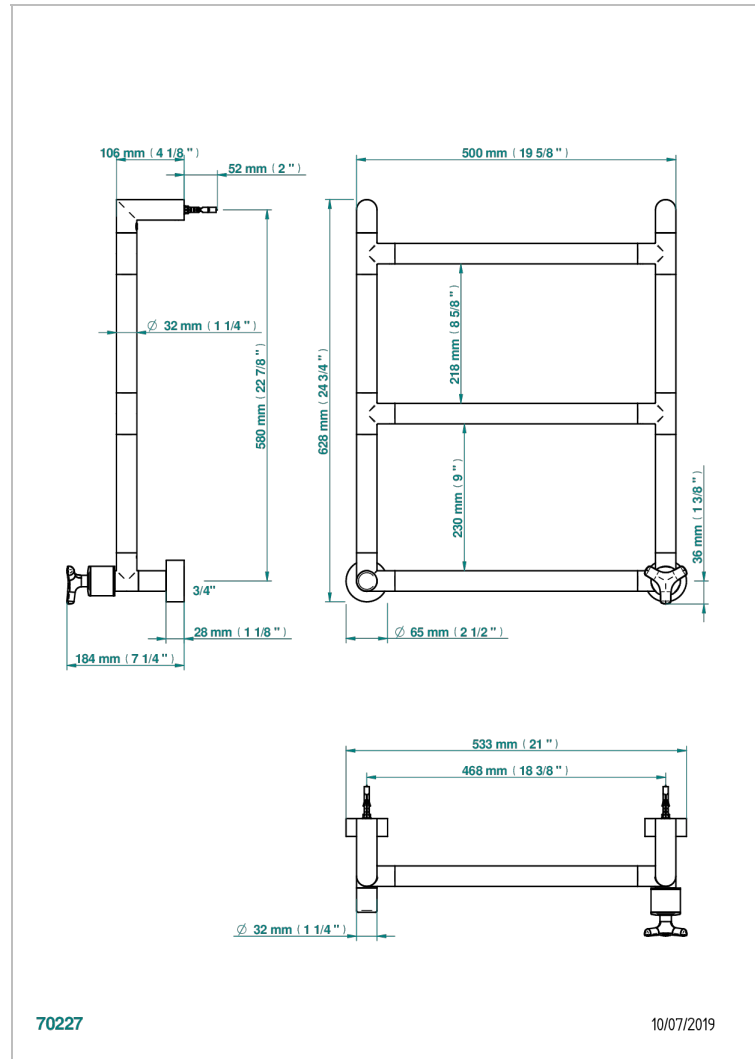

SYSTEM SMOOTH METAL

G9A-TWR3H1

Contemporary round towel warmer, 3 rails, 533 mm x 617 mm, hydronic with 1 stylised handle

CHARACTERISTIC

- Solid brass body seamless
- 1 x 1/2" normal head
- Connections F3/4"

TECHNICAL SPECS

- Pression : 0,5 bars < P < 3 bars (recommandée)
- Pressure : 7.25 psi < P < 43.5 psi (advised)
- Température eau maximale conseillée : 60°C
- Maximum water temperature advised: 140°F
- Hauteur minimale au sol (maximum height from the ground) : 60 cm (24")
- Puissance / Power : 44W à Delta T 30