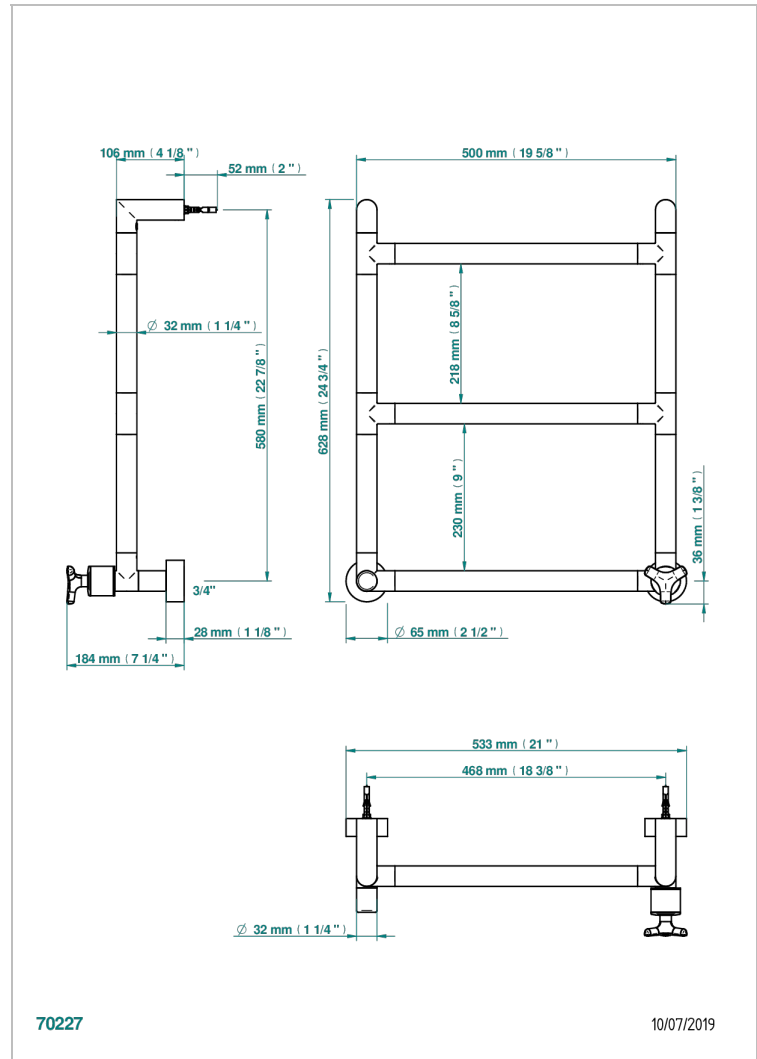

# SYSTEM SMOOTH METAL

G9A-TWR3H1

Contemporary round towel warmer, 3 rails, 533 mm x 617 mm, hydronic with 1 stylised handle

THG<sup>®</sup>  
PARIS

## CHARACTERISTIC

- Solid brass body seamless
- 1 x 1/2" normal head
- Connections F3/4"

## TECHNICAL SPECS

- Pression : 0,5 bars < P < 3 bars (recommandée)
- Pressure : 7.25 psi < P < 43.5 psi (advised)
- Température eau maximale conseillée : 60°C
- Maximum water temperature advised: 140°F
- Hauteur minimale au sol (maximum height from the ground) : 60 cm (24")
- Puissance / Power : 44W à Delta T 30