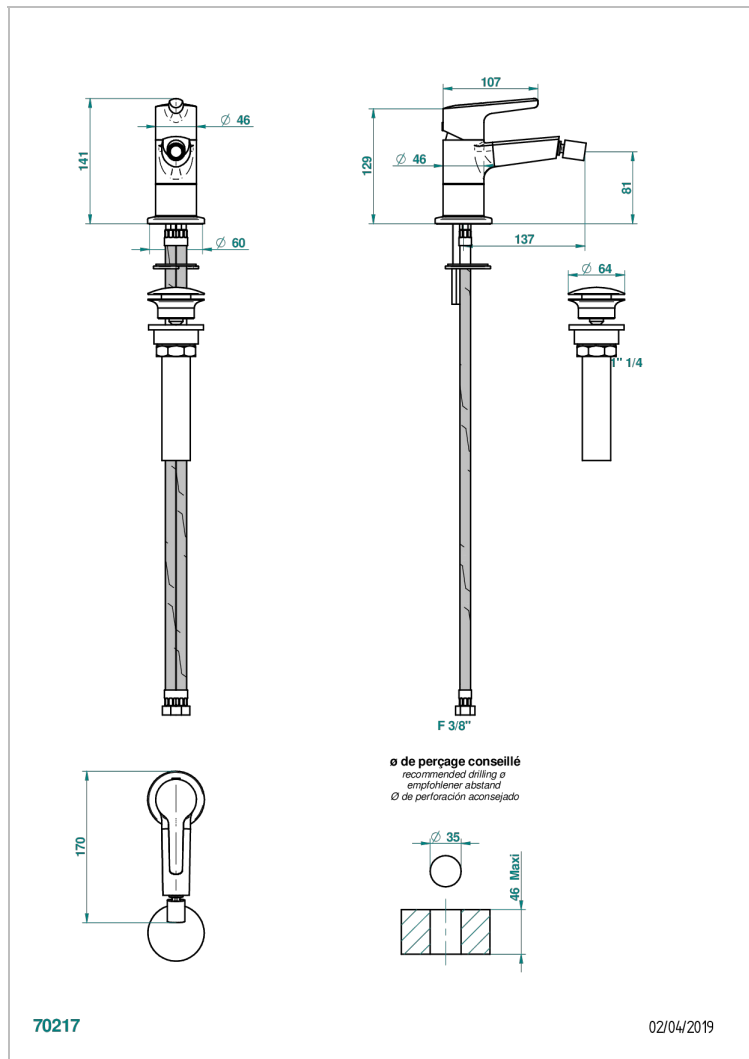

SYSTEM SMOOTH METAL WITH LEVER HANDLES

G9B-6504/US

Single lever bidet faucet with drain

CHARACTERISTIC

- ASME : ASME A112.18.1-2011/CSA B125.1-11

STANDARDS

AVAILABLE FINITIONS

Black ceram - D30
Blush PVD - H62
Brass color PVD - H49
Brown bronze color PVD - F33
Chrome polished - A02
Copper antique matt, coated - H07

Matt nickel (American satin) - C01
Matt nickel color PVD - H56
Nickel antique / Sovereign - H28
Nickel color PVD - H55
Nickel polished - B01
Polished chrome with gold inlay - GA1

Soft gold - F30
Soft matt gold - F31
Umber PVD - H66