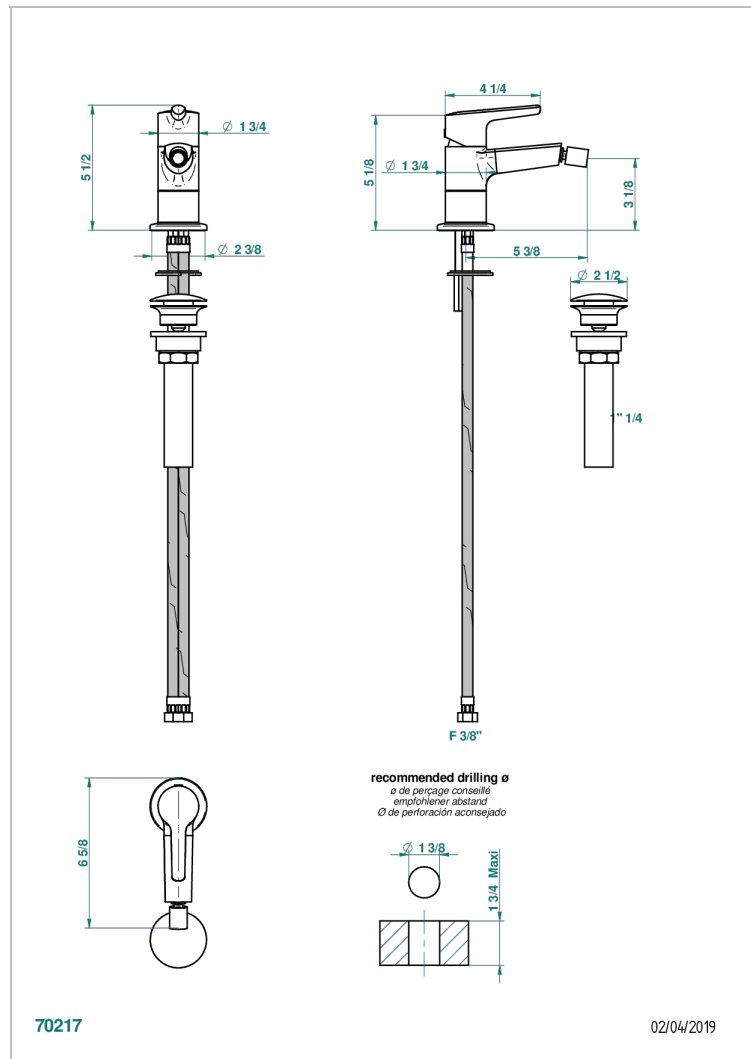

SYSTEM SMOOTH METAL WITH LEVER HANDLES

G9B-6504/US

Single lever bidet faucet with drain

CHARACTERISTIC

- ASME : ASME A112.18.1-2011/CSA B125.1-11

STANDARDS

AVAILABLE FINITIONS

Black ceram - D30
Blush PVD - H62
Brass color PVD - H49
Brown bronze color PVD - F33
Chrome polished - A02
Copper antique matt, coated - H07