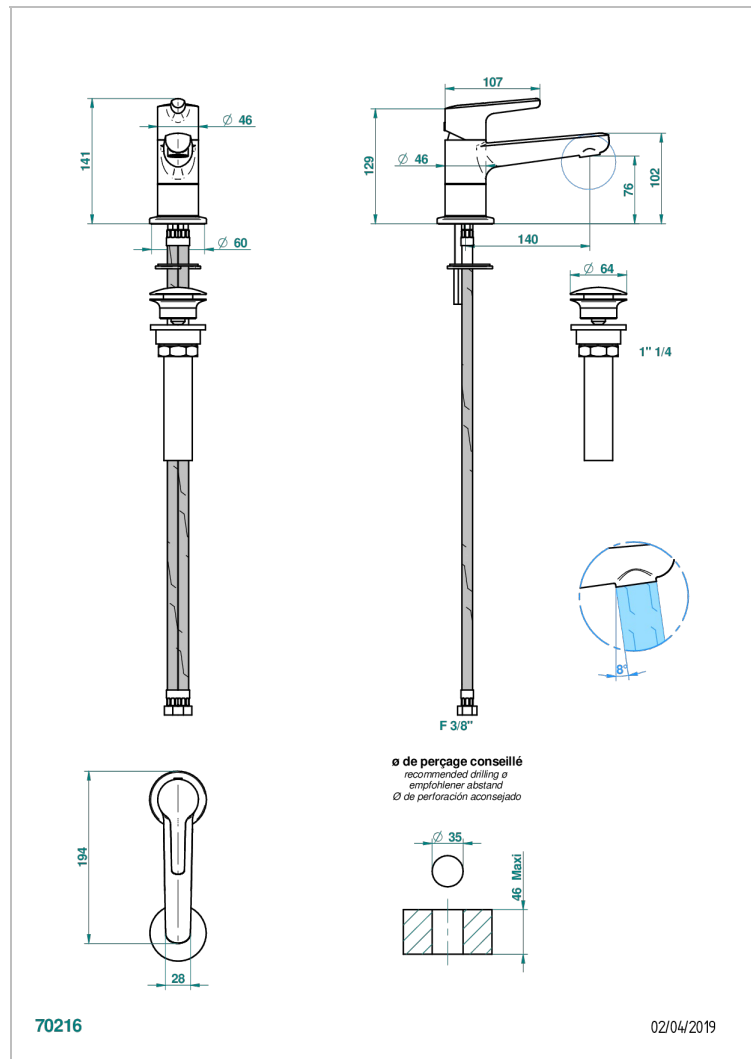

SYSTEM SMOOTH METAL WITH LEVER HANDLES

G9B-6500/US

Single lever faucet with drain

CHARACTERISTIC

- ASME : ASME A112.18.1-2011/CSA B125.1-11

STANDARDS

AVAILABLE FINITIONS

Black ceram - D30
Blush PVD - H62
Brass color PVD - H49
Brown bronze color PVD - F33
Chrome polished - A02
Copper antique matt, coated - H07