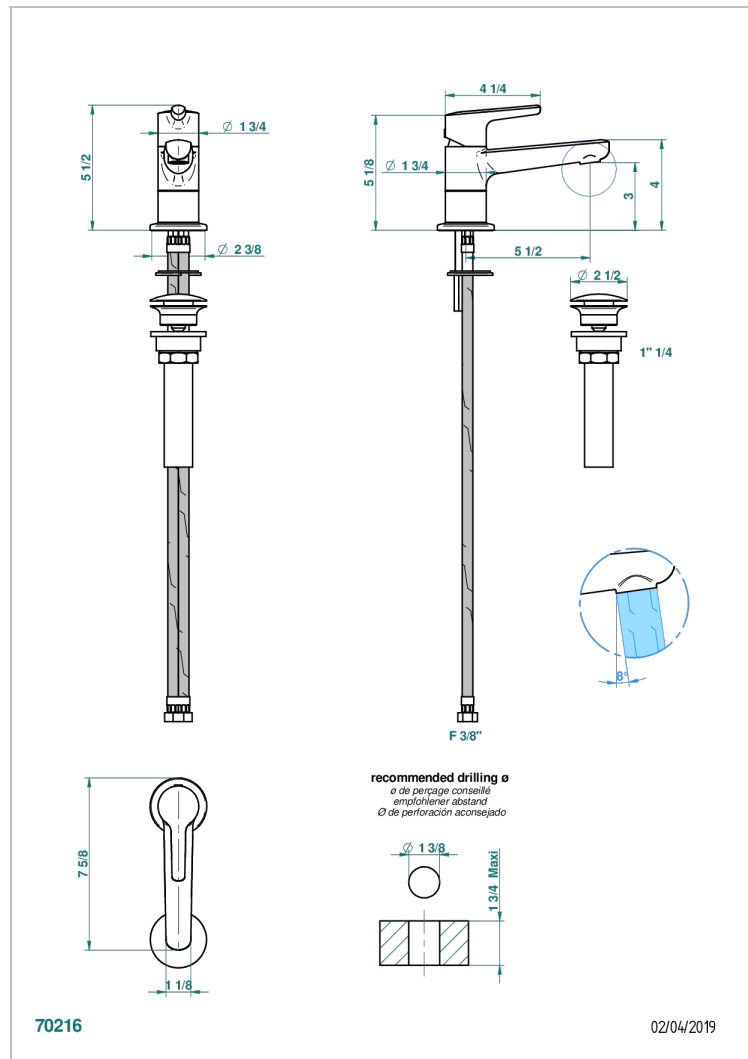

SYSTEM SMOOTH METAL WITH LEVER HANDLES

G9B-6500/US

Single lever faucet with drain

CHARACTERISTIC

- ASME : ASME A112.18.1-2011/CSA B125.1-11

STANDARDS

AVAILABLE FINITIONS

Black ceram - D30
Blush PVD - H62
Brass color PVD - H49
Brown bronze color PVD - F33
Chrome polished - A02
Copper antique matt, coated - H07

Matt nickel (American satin) - C01
Matt nickel color PVD - H56
Nickel antique / Sovereign - H28
Nickel color PVD - H55
Nickel polished - B01
Polished chrome with gold inlay - GA1

Soft gold - F30
Soft matt gold - F31
Umber PVD - H66