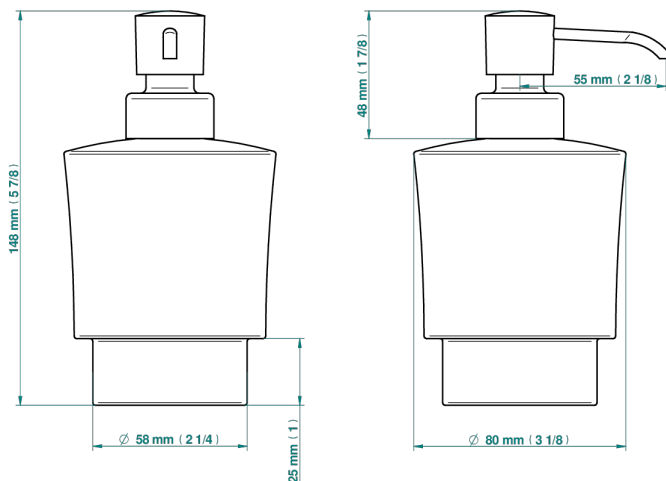

G00-613S

Liquid soap dispenser (without holder)

70201

23/05/2022

CHARACTERISTIC

- General Products
- Liquid soap dispenser (without holder)

AVAILABLE FINITIONS

Black ceram - D30
 Blush PVD - H62
 Brass color PVD - H49
 Brown bronze color PVD - F33
 Chrome polished - A02
 Chrome polished / gold polished - G02