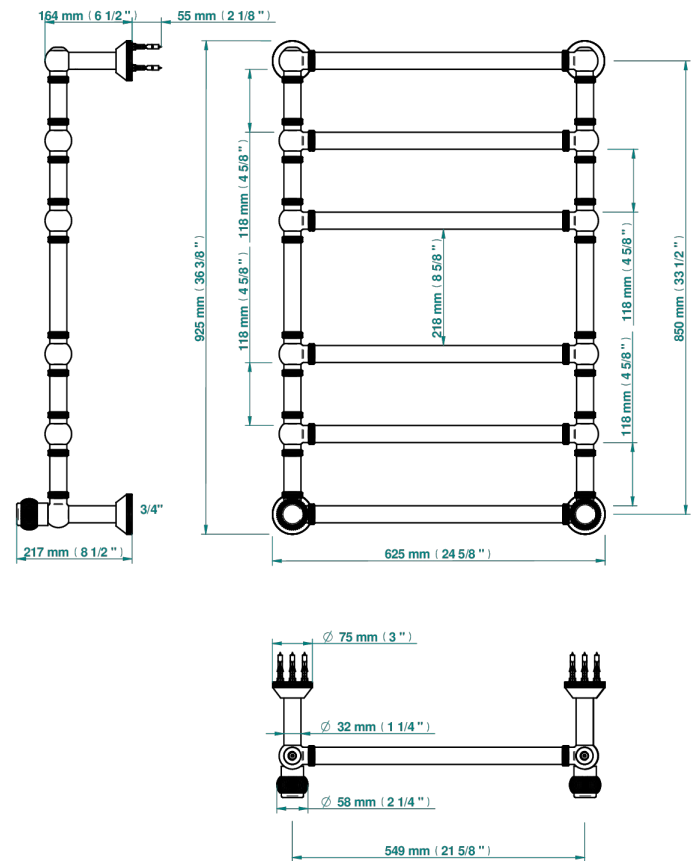

DIPLOMATE ROYALE

U4D-TWK6H2

Traditional towel warmer with knurled ring, 6 rails, 623 mm x 923 mm, hydronic with 2 stylised handles

70186

17/07/2019

CHARACTERISTIC

- Solid brass body seamless
- 2 x 1/2" normal head
- Connections F3/4"

TECHNICAL SPECS

- Pression : 0,5 bars < P < 3 bars (recommandée)
- Pressure : 7.25 psi < P < 43.5 psi (advised)
- Température eau maximale conseillée : 60°C
- Maximum water temperature advised: 140°F
- Hauteur minimale au sol (maximum height from the ground) : 60 cm (24")
- Puissance / Power : 128W à Delta T 30