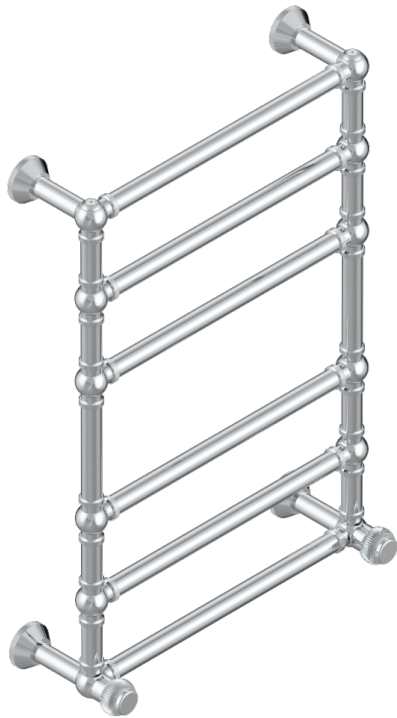

DIPLOMATE ROYALE

U4D-TWK6H2

Traditional towel warmer with knurled ring, 6 rails, 623 mm x 923 mm, hydronic with 2 stylised handles

70186

17/07/2019

CHARACTERISTIC

- Solid brass body seamless
- 2 x 1/2" normal head
- Connections F3/4"

TECHNICAL SPECS

- Pression : 0,5 bars < P < 3 bars (recommandée)
- Pressure : 7.25 psi < P < 43.5 psi (advised)
- Température eau maximale conseillée : 60°C
- Maximum water temperature advised: 140°F
- Hauteur minimale au sol (maximum height from the ground) : 60 cm (24")
- Puissance / Power : 128W à Delta T 30

AVAILABLE FINITIONS

Blush PVD - H62
Brass color PVD - H49
Brown bronze color PVD - F33
Gold color PVD - H52
Graphite PVD - H64
Lacquered light bronze - D01

Matt Umber PVD - H67
Matt blush PVD - H60
Matt brass color PVD - H50
Matt brown bronze color PVD - F34
Matt chrome - C02
Matt gold - F07