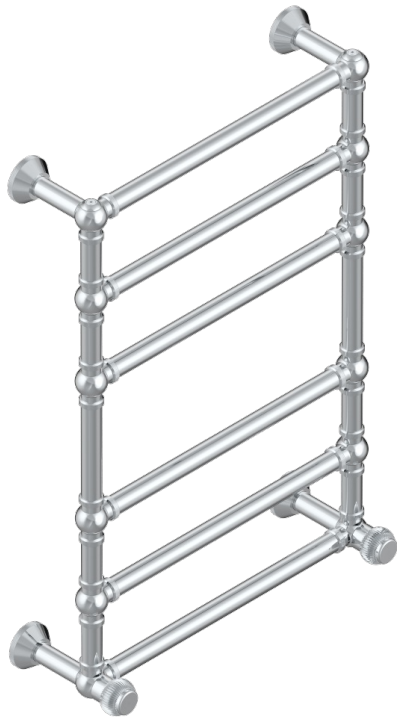

# DIPLOMATE ROYALE

U4D-TWK6H2

Traditional towel warmer with knurled ring, 6 rails, 623 mm x 923 mm, hydronic with 2 stylised handles

70186

17/07/2019

## CHARACTERISTIC

- Solid brass body seamless
- 2 x 1/2" normal head
- Connections F3/4"

## TECHNICAL SPECS

- Pression : 0,5 bars < P < 3 bars (recommandée)
- Pressure : 7.25 psi < P < 43.5 psi (advised)
- Température eau maximale conseillée : 60°C
- Maximum water temperature advised: 140°F
- Hauteur minimale au sol (maximum height from the ground) : 60 cm (24")
- Puissance / Power : 128W à Delta T 30