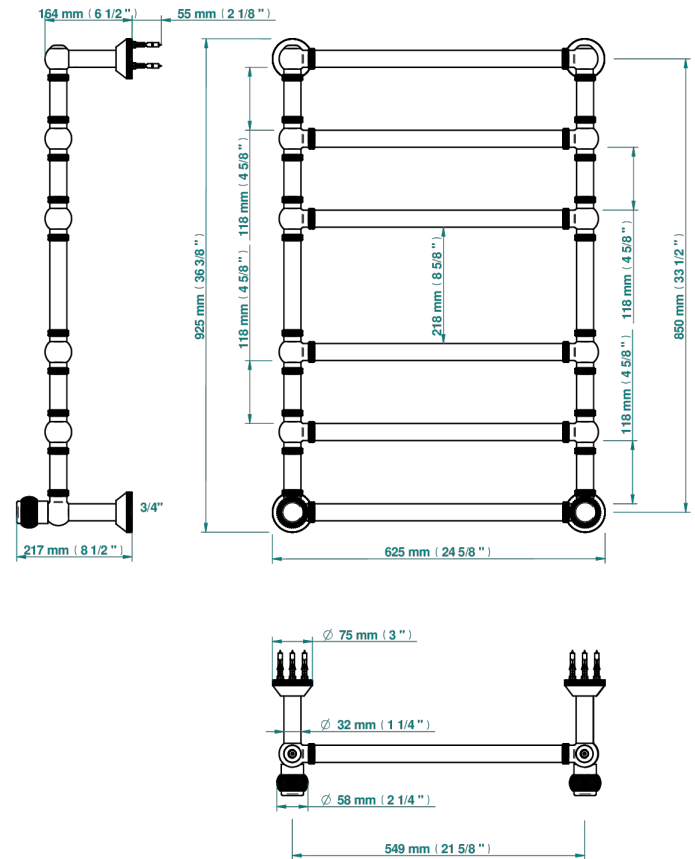

# DIPLOMATE ROYALE

U4D-TWK6H2

Traditional towel warmer with knurled ring, 6 rails, 623 mm x 923 mm, hydronic with 2 stylised handles

70186

17/07/2019

## CHARACTERISTIC

- Solid brass body seamless
- 2 x 1/2" normal head
- Connections F3/4"

## TECHNICAL SPECS

- Pression : 0,5 bars < P < 3 bars (recommandée)
- Pressure : 7.25 psi < P < 43.5 psi (advised)
- Température eau maximale conseillée : 60°C
- Maximum water temperature advised: 140°F
- Hauteur minimale au sol (maximum height from the ground) : 60 cm (24")
- Puissance / Power : 128W à Delta T 30