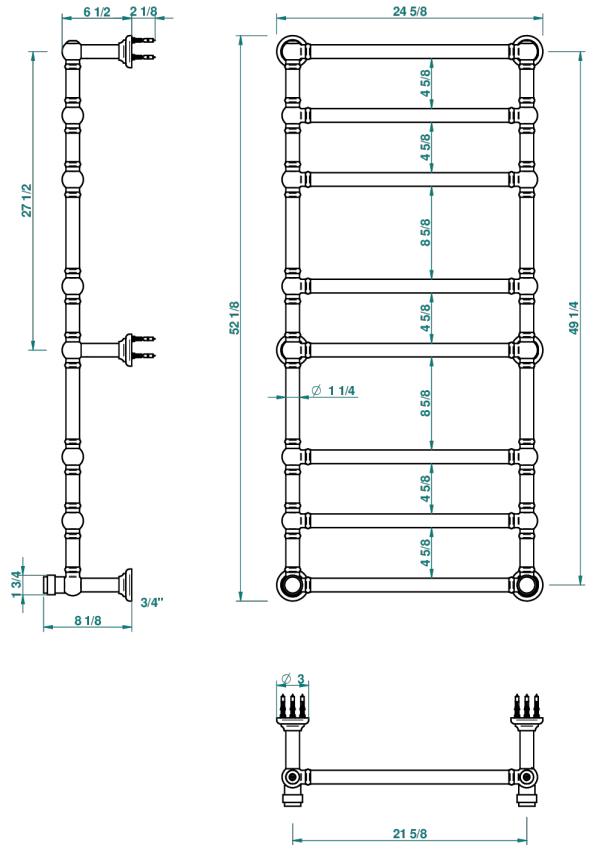

# DIPLOMATE SMOOTH RINGS

U4A-TWT8H2

Traditional towel warmer, 8 rails, 625 mm x 1325 mm, hydronic with 2 stylised handles

THG<sup>®</sup>  
PARIS

70184

04/06/2019

## CHARACTERISTIC

- Solid brass body seamless
- 2 x 1/2" normal head
- Connections F3/4"

## TECHNICAL SPECS

- Pression : 0,5 bars < P < 3 bars (recommandée)
- Pressure : 7.25 psi < P < 43.5 psi (advised)
- Température eau maximale conseillée : 60°C
- Maximum water temperature advised: 140°F
- Hauteur minimale au sol (maximum height from the ground) : 60 cm (24")
- Puissance / Power : 171W à Delta T 30