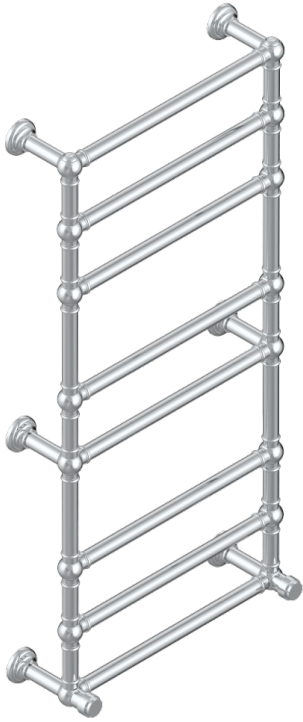

# DIPLOMATE SMOOTH RINGS

U4A-TWT8H2

Traditional towel warmer, 8 rails, 625 mm x 1325 mm, hydronic with 2 stylised handles

THG<sup>®</sup>  
PARIS

70184

04/06/2019

## CHARACTERISTIC

- Solid brass body seamless
- 2 x 1/2" normal head
- Connections F3/4"

## TECHNICAL SPECS

- Pression : 0,5 bars < P < 3 bars (recommandée)
- Pressure : 7.25 psi < P < 43.5 psi (advised)
- Température eau maximale conseillée : 60°C
- Maximum water temperature advised: 140°F
- Hauteur minimale au sol (maximum height from the ground) : 60 cm (24")
- Puissance / Power : 171W à Delta T 30

## AVAILABLE FINITIONS

Blush PVD - H62  
Brass color PVD - H49  
Brown bronze color PVD - F33  
Gold color PVD - H52  
Graphite PVD - H64  
Lacquered light bronze - D01

Matt Umber PVD - H67  
Matt blush PVD - H60  
Matt brass color PVD - H50  
Matt brown bronze color PVD - F34  
Matt chrome - C02  
Matt gold - F07