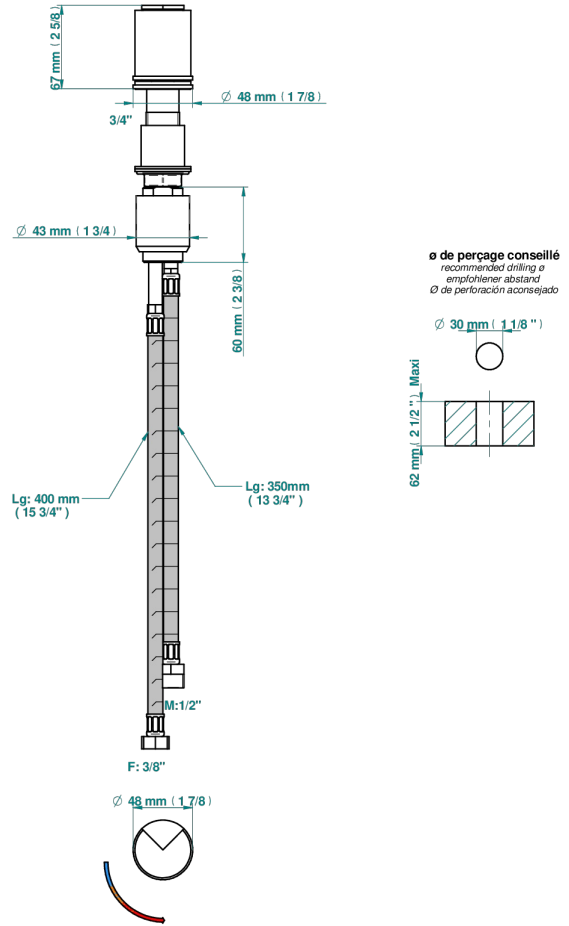

# LE 9 HOWLITE

G2H-6532

Rim mounted ceramic mixer with progressive cartridge

70176

20/02/2024

## CHARACTERISTIC

- ACS : 22ACCLY009