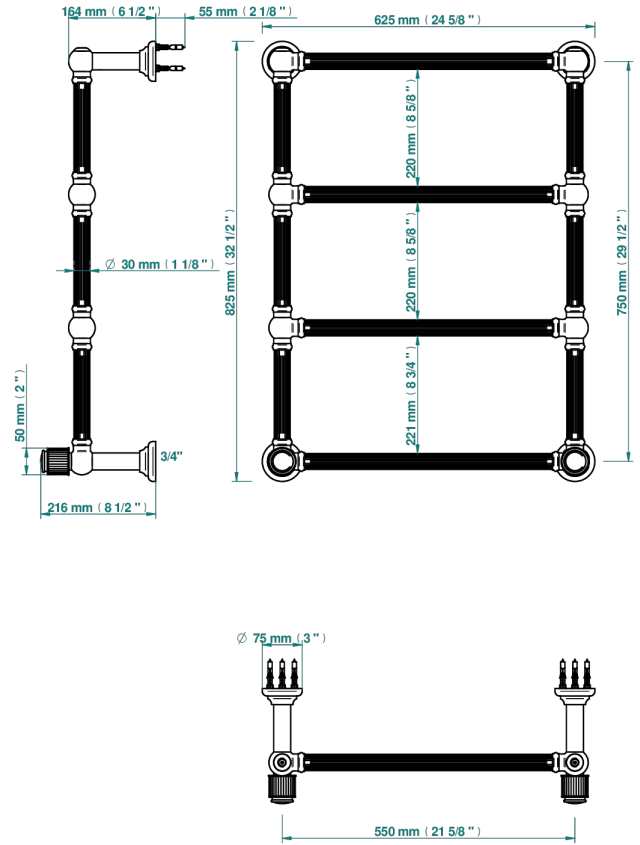

JAIPUR BLACK ONYX

A9C-TWF4H2

Traditional towel warmer with fluted tube, 4 rails, 625 mm x 825 mm, hydronic with 2 stylised handles

THG[®]
PARIS

CHARACTERISTIC

- Solid brass body seamless
- 2 x 1/2" normal head
- Connections F3/4"

TECHNICAL SPECS

- Pression : 0,5 bars < P < 3 bars (recommandée)
- Pressure : 7.25 psi < P < 43.5 psi (advised)
- Température eau maximale conseillée : 60°C
- Maximum water temperature advised: 140°F
- Hauteur minimale au sol (maximum height from the ground) : 60 cm (24")
- Puissance / Power : 86W à Delta T 30