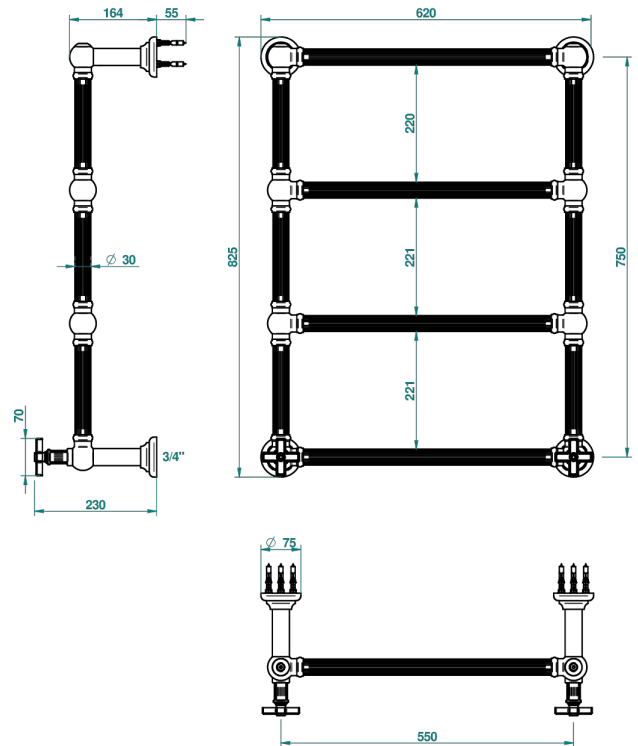

# GRAND CENTRAL WHITE ONYX

U9R-TWF4H2

Traditional towel warmer with fluted tube, 4 rails, 625 mm x 825 mm, hydronic with 2 stylised handles

THG<sup>®</sup>  
PARIS

70163

04/06/2019

## CHARACTERISTIC

- Solid brass body seamless
- 2 x 1/2" normal head
- Connections F3/4"

## TECHNICAL SPECS

- Pression : 0,5 bars < P < 3 bars (recommandée)
- Pressure : 7.25 psi < P < 43.5 psi (advised)
- Température eau maximale conseillée : 60°C
- Maximum water temperature advised: 140°F
- Hauteur minimale au sol (maximum height from the ground) : 60 cm (24")
- Puissance / Power : 86W à Delta T 30