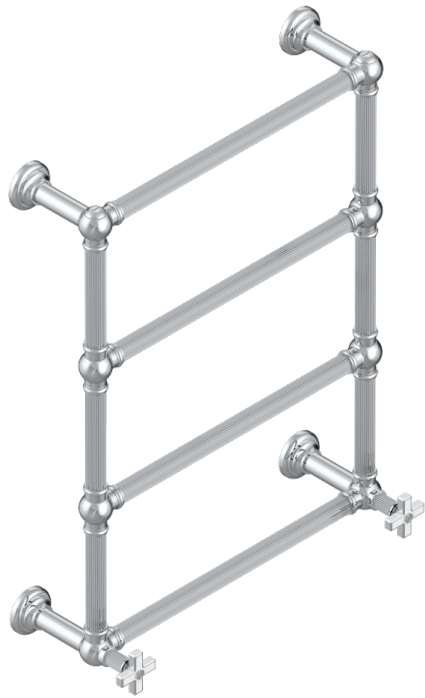

# GRAND CENTRAL WHITE ONYX

U9R-TWF4H2

Traditional towel warmer with fluted tube, 4 rails, 625 mm x 825 mm, hydronic with 2 stylised handles

THG<sup>®</sup>  
PARIS

70163

04/06/2019

## CHARACTERISTIC

- Solid brass body seamless
- 2 x 1/2" normal head
- Connections F3/4"

## TECHNICAL SPECS

- Pression : 0,5 bars < P < 3 bars (recommandée)
- Pressure : 7.25 psi < P < 43.5 psi (advised)
- Température eau maximale conseillée : 60°C
- Maximum water temperature advised: 140°F
- Hauteur minimale au sol (maximum height from the ground) : 60 cm (24")
- Puissance / Power : 86W à Delta T 30