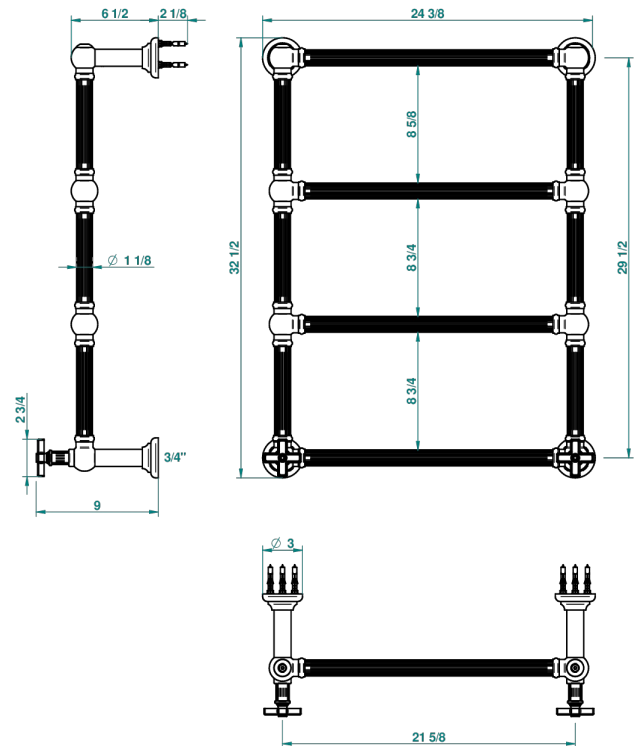

GRAND CENTRAL WHITE ONYX

U9R-TWF4H2

Traditional towel warmer with fluted tube, 4 rails, 625 mm x 825 mm, hydronic with 2 stylised handles

THG[®]
PARIS

70163

04/06/2019

CHARACTERISTIC

- Solid brass body seamless
- 2 x 1/2" normal head
- Connections F3/4"

TECHNICAL SPECS

- Pression : 0,5 bars < P < 3 bars (recommandée)
- Pressure : 7.25 psi < P < 43.5 psi (advised)
- Température eau maximale conseillée : 60°C
- Maximum water temperature advised: 140°F
- Hauteur minimale au sol (maximum height from the ground) : 60 cm (24")
- Puissance / Power : 86W à Delta T 30