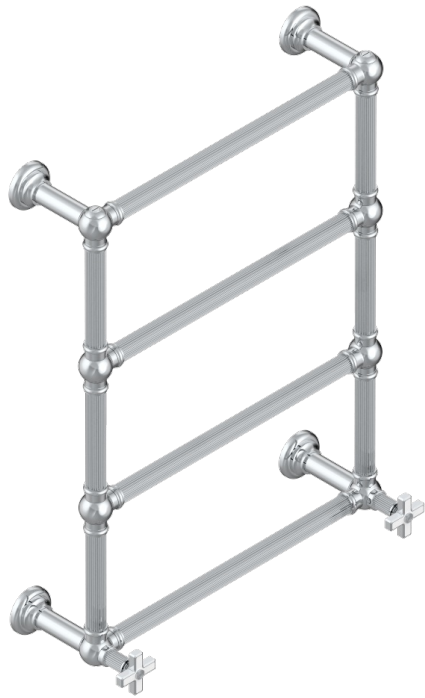

GRAND CENTRAL WHITE ONYX

U9R-TWF4H2

Traditional towel warmer with fluted tube, 4 rails, 625 mm x 825 mm, hydronic with 2 stylised handles

THG[®]
PARIS

70163

04/06/2019

CHARACTERISTIC

- Solid brass body seamless
- 2 x 1/2" normal head
- Connections F3/4"

TECHNICAL SPECS

- Pression : 0,5 bars < P < 3 bars (recommandée)
- Pressure : 7.25 psi < P < 43.5 psi (advised)
- Température eau maximale conseillée : 60°C
- Maximum water temperature advised: 140°F
- Hauteur minimale au sol (maximum height from the ground) : 60 cm (24")
- Puissance / Power : 86W à Delta T 30