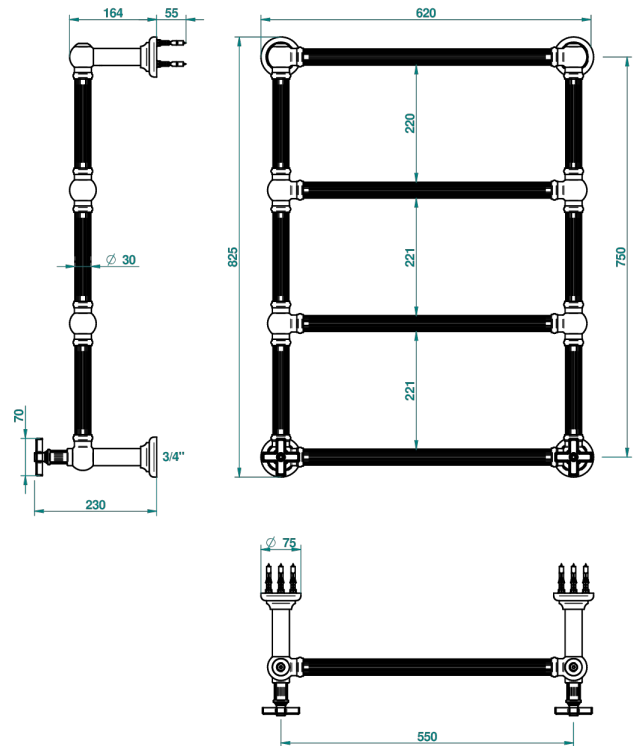

GRAND CENTRAL WHITE ONYX

U9R-TWF4H2

Traditional towel warmer with fluted tube, 4 rails, 625 mm x 825 mm, hydronic with 2 stylised handles

THG[®]
PARIS

70163

04/06/2019

CHARACTERISTIC

- Solid brass body seamless
- 2 x 1/2" normal head
- Connections F3/4"

TECHNICAL SPECS

- Pression : 0,5 bars < P < 3 bars (recommandée)
- Pressure : 7.25 psi < P < 43.5 psi (advised)
- Température eau maximale conseillée : 60°C
- Maximum water temperature advised: 140°F
- Hauteur minimale au sol (maximum height from the ground) : 60 cm (24")
- Puissance / Power : 86W à Delta T 30