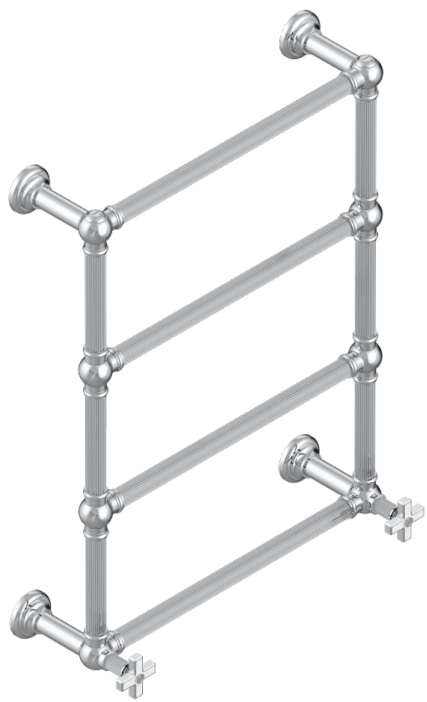

GRAND CENTRAL WHITE ONYX

U9R-TWF4H2

THG[®]
PARIS

Traditional towel warmer with fluted tube, 4 rails, 625 mm x 825 mm, hydronic with 2 stylised handles

70163

04/06/2019

CHARACTERISTIC

- Solid brass body seamless
- 2 x 1/2" normal head
- Connections F3/4"

TECHNICAL SPECS

- Pression : 0,5 bars < P < 3 bars (recommandée)
- Pressure : 7.25 psi < P < 43.5 psi (advised)
- Température eau maximale conseillée : 60°C
- Maximum water temperature advised: 140°F
- Hauteur minimale au sol (maximum height from the ground) : 60 cm (24")
- Puissance / Power : 86W à Delta T 30