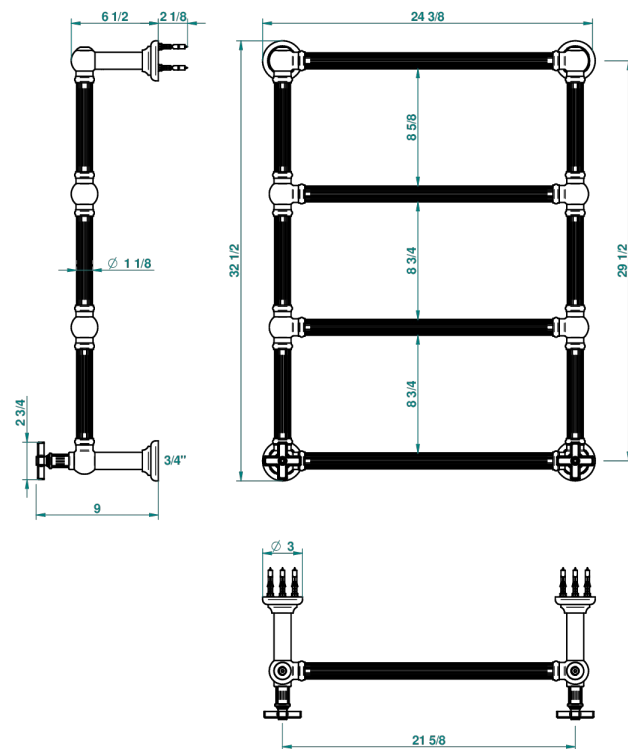

GRAND CENTRAL WHITE ONYX

U9R-TWF4H2

THG[®]
PARIS

Traditional towel warmer with fluted tube, 4 rails, 625 mm x 825 mm, hydronic with 2 stylised handles

70163

04/06/2019

CHARACTERISTIC

- Solid brass body seamless
- 2 x 1/2" normal head
- Connections F3/4"

TECHNICAL SPECS

- Pression : 0,5 bars < P < 3 bars (recommandée)
- Pressure : 7.25 psi < P < 43.5 psi (advised)
- Température eau maximale conseillée : 60°C
- Maximum water temperature advised: 140°F
- Hauteur minimale au sol (maximum height from the ground) : 60 cm (24")
- Puissance / Power : 86W à Delta T 30