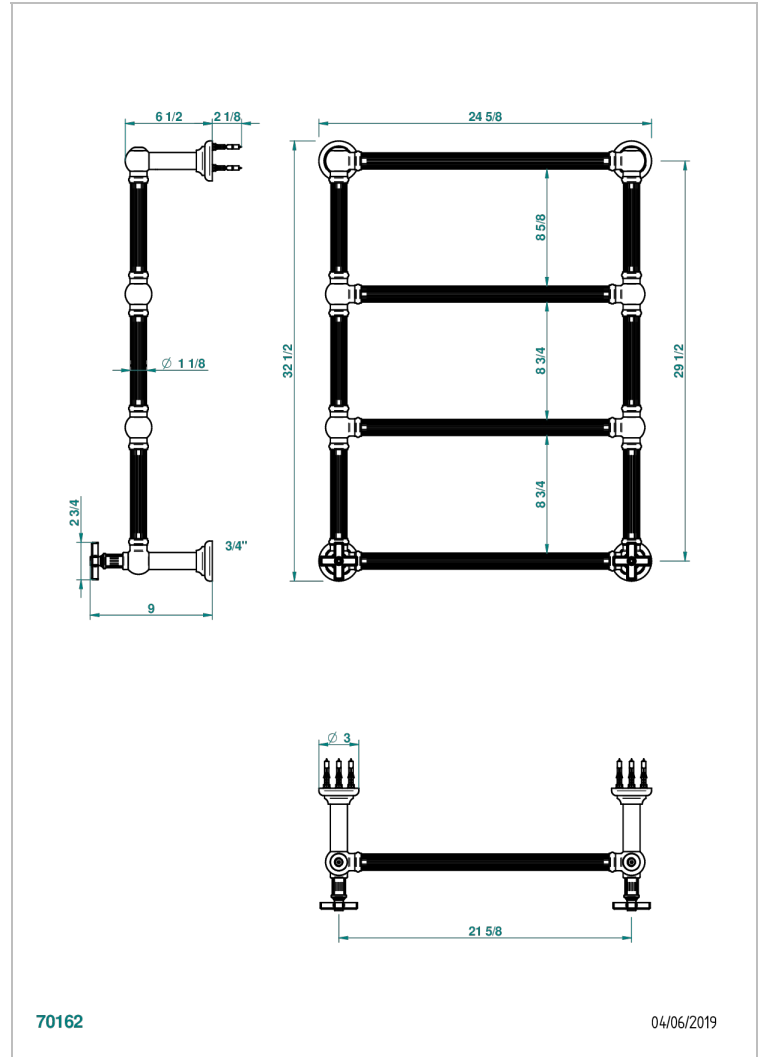

# GRAND CENTRAL BLACK ONYX

U9M-TWF4H2

Traditional towel warmer with fluted tube, 4 rails, 625 mm x 825 mm, hydronic with 2 stylised handles

THG<sup>®</sup>  
PARIS

## CHARACTERISTIC

- Solid brass body seamless
- 2 x 1/2" normal head
- Connections F3/4"

## TECHNICAL SPECS

- Pression : 0,5 bars < P < 3 bars (recommandée)
- Pressure : 7.25 psi < P < 43.5 psi (advised)
- Température eau maximale conseillée : 60°C
- Maximum water temperature advised: 140°F
- Hauteur minimale au sol (maximum height from the ground) : 60 cm (24")
- Puissance / Power : 86W à Delta T 30