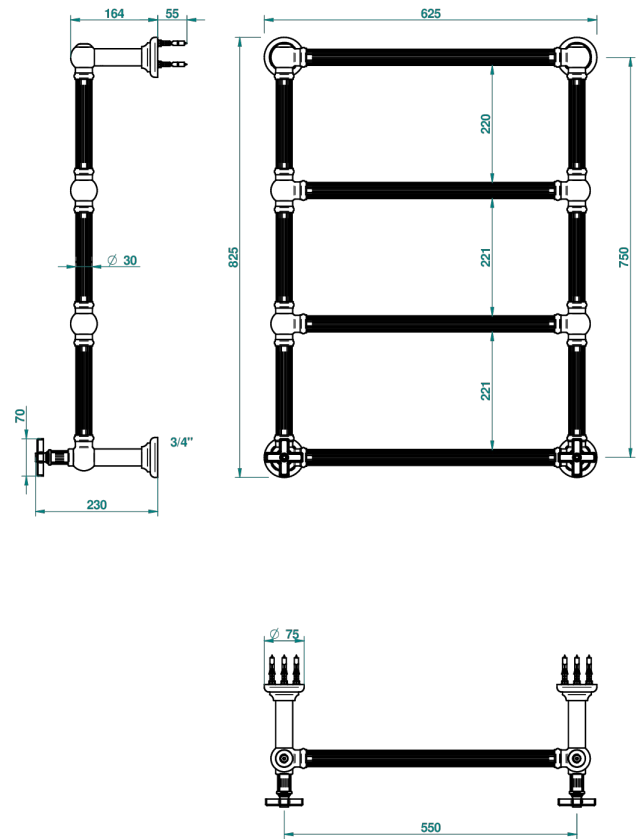

GRAND CENTRAL BLACK ONYX

U9M-TWF4H2

Traditional towel warmer with fluted tube, 4 rails, 625 mm x 825 mm, hydronic with 2 stylised handles

THG[®]
PARIS

70162

04/06/2019

CHARACTERISTIC

- Solid brass body seamless
- 2 x 1/2" normal head
- Connections F3/4"

TECHNICAL SPECS

- Pression : 0,5 bars < P < 3 bars (recommandée)
- Pressure : 7.25 psi < P < 43.5 psi (advised)
- Température eau maximale conseillée : 60°C
- Maximum water temperature advised: 140°F
- Hauteur minimale au sol (maximum height from the ground) : 60 cm (24")
- Puissance / Power : 86W à Delta T 30