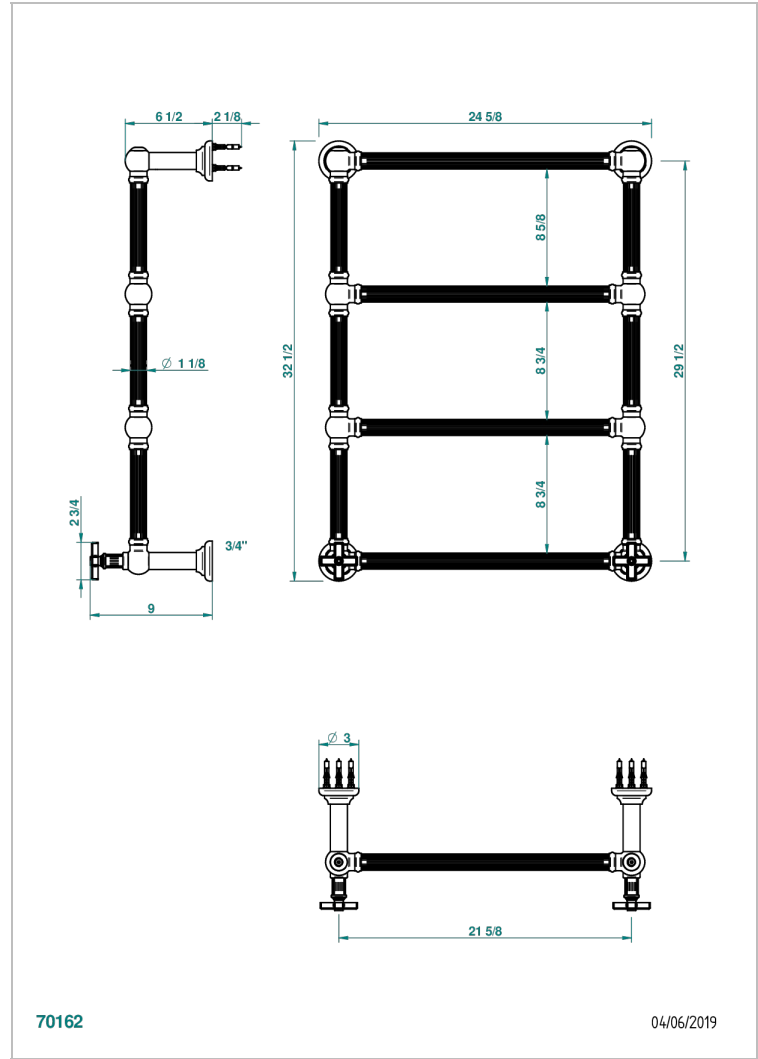

GRAND CENTRAL BLACK ONYX

U9M-TWF4H2

Traditional towel warmer with fluted tube, 4 rails, 625 mm x 825 mm, hydronic with 2 stylised handles

CHARACTERISTIC

- Solid brass body seamless
- 2 x 1/2" normal head
- Connections F3/4"

TECHNICAL SPECS

- Pression : 0,5 bars < P < 3 bars (recommandée)
- Pressure : 7.25 psi < P < 43.5 psi (advised)
- Température eau maximale conseillée : 60°C
- Maximum water temperature advised: 140°F
- Hauteur minimale au sol (maximum height from the ground) : 60 cm (24")
- Puissance / Power : 86W à Delta T 30