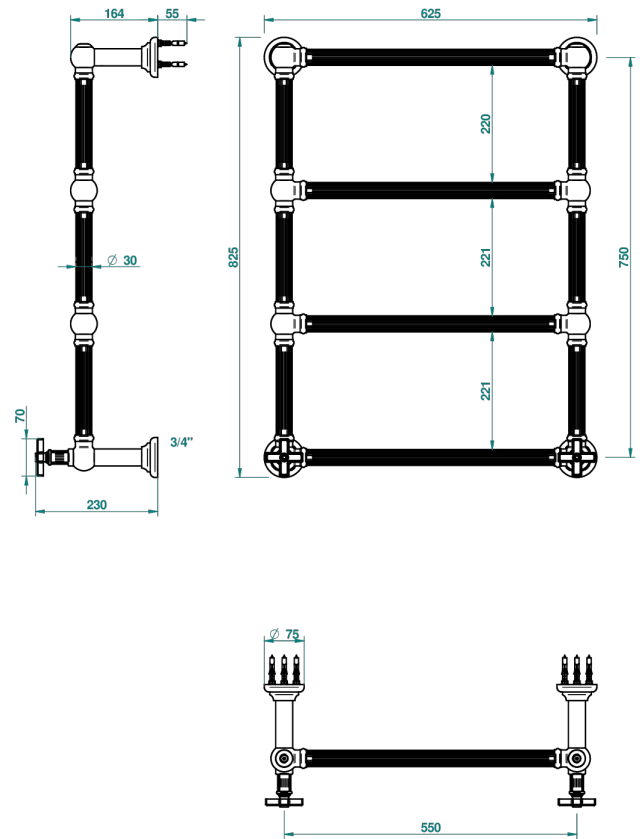

# GRAND CENTRAL BLACK ONYX

U9M-TWF4H2

Traditional towel warmer with fluted tube, 4 rails, 625 mm x 825 mm, hydronic with 2 stylised handles

THG<sup>®</sup>  
PARIS

70162

04/06/2019

## CHARACTERISTIC

- Solid brass body seamless
- 2 x 1/2" normal head
- Connections F3/4"

## TECHNICAL SPECS

- Pression : 0,5 bars < P < 3 bars (recommandée)
- Pressure : 7.25 psi < P < 43.5 psi (advised)
- Température eau maximale conseillée : 60°C
- Maximum water temperature advised: 140°F
- Hauteur minimale au sol (maximum height from the ground) : 60 cm (24")
- Puissance / Power : 86W à Delta T 30