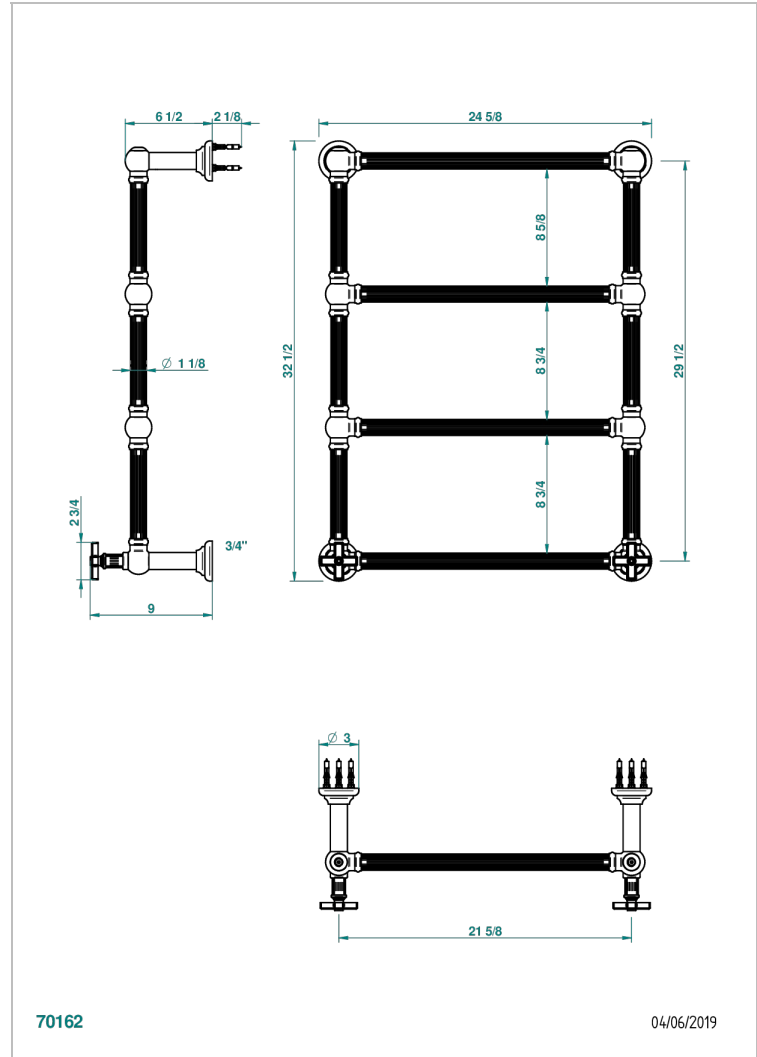

GRAND CENTRAL BLACK ONYX

U9M-TWF4H2

Traditional towel warmer with fluted tube, 4 rails, 625 mm x 825 mm, hydronic with 2 stylised handles

THG[®]
PARIS

CHARACTERISTIC

- Solid brass body seamless
- 2 x 1/2" normal head
- Connections F3/4"

TECHNICAL SPECS

- Pression : 0,5 bars < P < 3 bars (recommandée)
- Pressure : 7.25 psi < P < 43.5 psi (advised)
- Température eau maximale conseillée : 60°C
- Maximum water temperature advised: 140°F
- Hauteur minimale au sol (maximum height from the ground) : 60 cm (24")
- Puissance / Power : 86W à Delta T 30