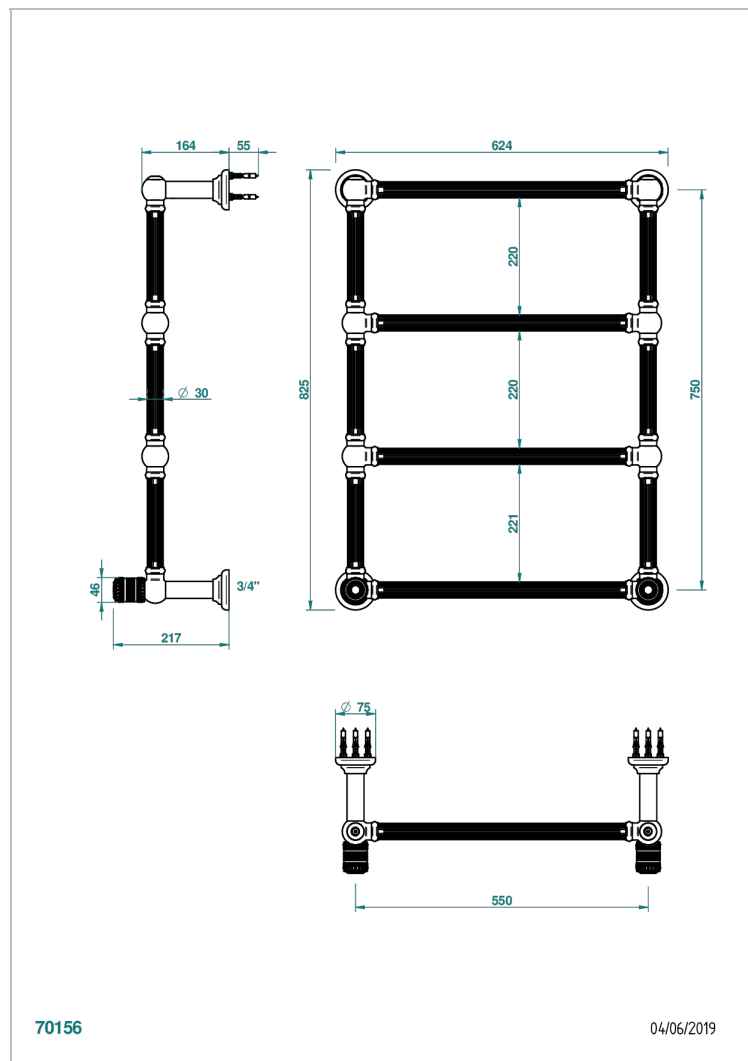

MONTE CARLO, WHITE GOLD PORCELAIN

U8C-TWF4H2

Traditional towel warmer with fluted tube, 4 rails, 625 mm x 825 mm, hydronic with 2 stylised handles

70156

04/06/2019

CHARACTERISTIC

- Solid brass body seamless
- 2 x 1/2" normal head
- Connections F3/4"

TECHNICAL SPECS

- Pression : 0,5 bars < P < 3 bars (recommandée)
- Pressure : 7.25 psi < P < 43.5 psi (advised)
- Température eau maximale conseillée : 60°C
- Maximum water temperature advised: 140°F
- Hauteur minimale au sol (maximum height from the ground) : 60 cm (24")
- Puissance / Power : 86W à Delta T 30