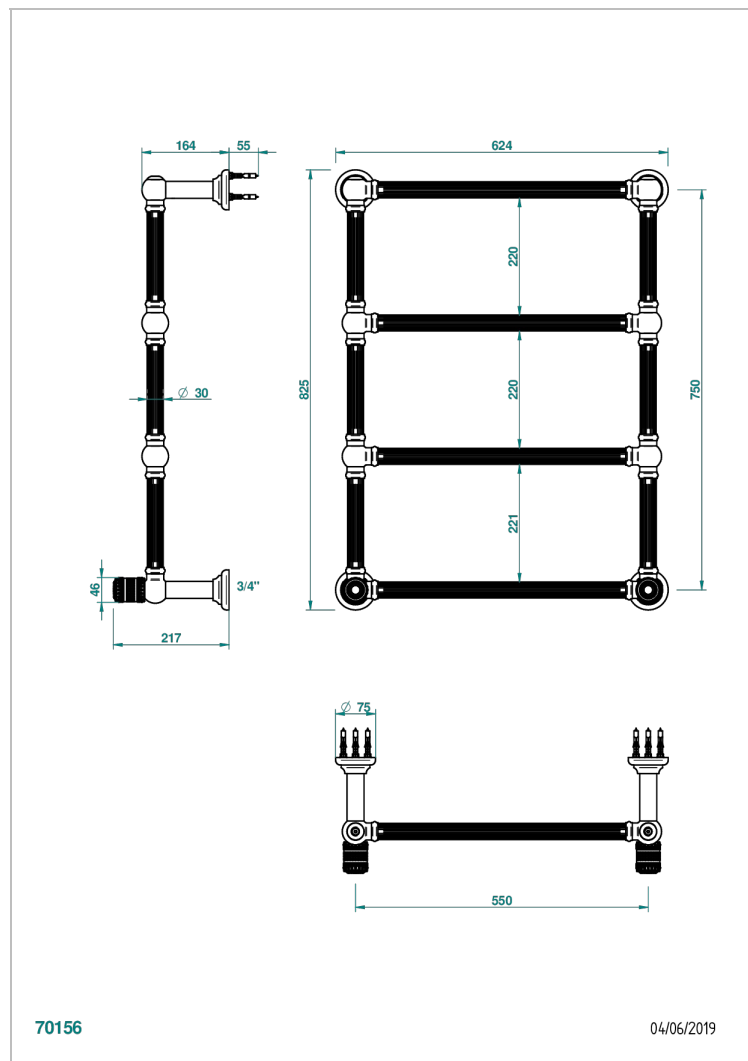

# MONTE CARLO, WHITE GOLD PORCELAIN

U8C-TWF4H2

Traditional towel warmer with fluted tube, 4 rails, 625 mm x 825 mm, hydronic with 2 stylised handles

70156

04/06/2019

## CHARACTERISTIC

- Solid brass body seamless
- 2 x 1/2" normal head
- Connections F3/4"

## TECHNICAL SPECS

- Pression : 0,5 bars < P < 3 bars (recommandée)
- Pressure : 7.25 psi < P < 43.5 psi (advised)
- Température eau maximale conseillée : 60°C
- Maximum water temperature advised: 140°F
- Hauteur minimale au sol (maximum height from the ground) : 60 cm (24")
- Puissance / Power : 86W à Delta T 30