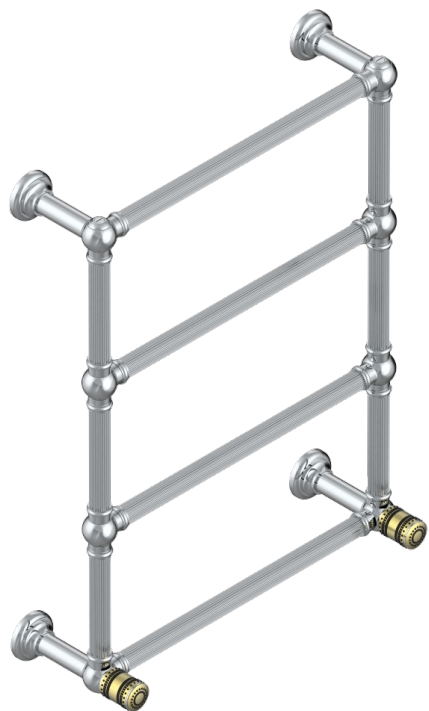

# MONTE CARLO, GOLD PORCELAIN

U8B-TWF4H2

Traditional towel warmer with fluted tube, 4 rails, 625 mm x 825 mm, hydronic with 2 stylised handles

THG<sup>®</sup>  
PARIS

70155

04/06/2019

## CHARACTERISTIC

- Solid brass body seamless
- 2 x 1/2" normal head
- Connections F3/4"

## TECHNICAL SPECS

- Pression : 0,5 bars < P < 3 bars (recommandée)
- Pressure : 7.25 psi < P < 43.5 psi (advised)
- Température eau maximale conseillée : 60°C
- Maximum water temperature advised: 140°F
- Hauteur minimale au sol (maximum height from the ground) : 60 cm (24")
- Puissance / Power : 86W à Delta T 30