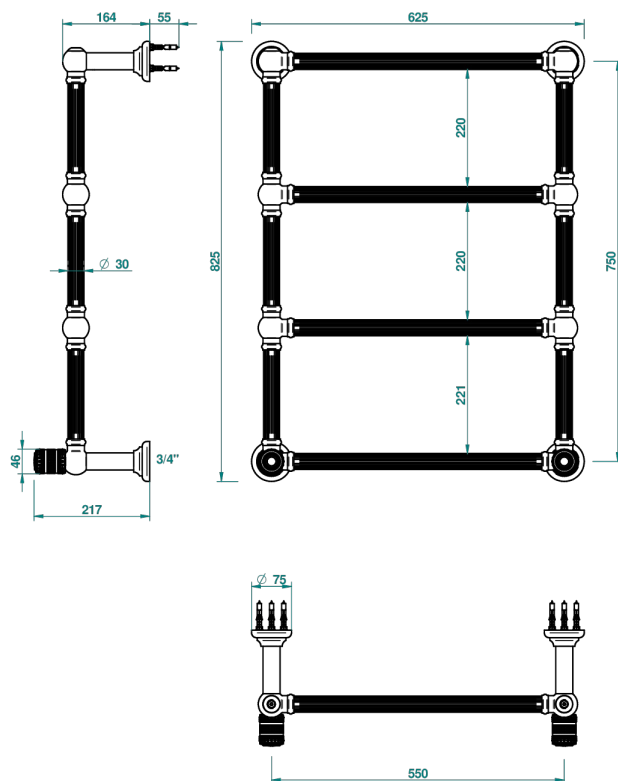

# MONTE CARLO, GOLD PORCELAIN

U8B-TWF4H2

Traditional towel warmer with fluted tube, 4 rails, 625 mm x 825 mm, hydronic with 2 stylised handles

THG<sup>®</sup>  
PARIS

70155

04/06/2019

## CHARACTERISTIC

- Solid brass body seamless
- 2 x 1/2" normal head
- Connections F3/4"

## TECHNICAL SPECS

- Pression : 0,5 bars < P < 3 bars (recommandée)
- Pressure : 7.25 psi < P < 43.5 psi (advised)
- Température eau maximale conseillée : 60°C
- Maximum water temperature advised: 140°F
- Hauteur minimale au sol (maximum height from the ground) : 60 cm (24")
- Puissance / Power : 86W à Delta T 30