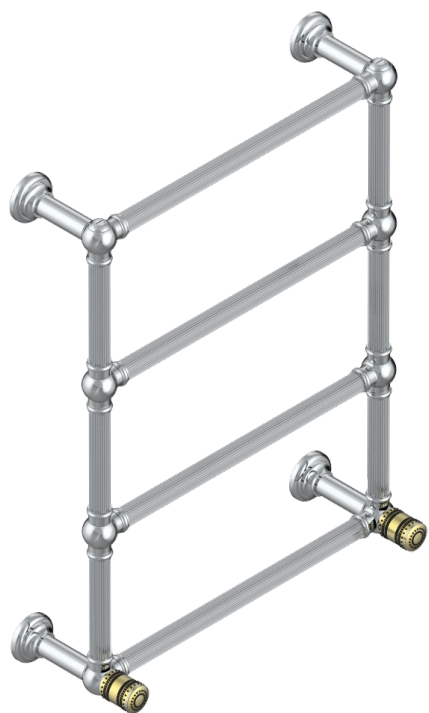

# MONTE CARLO, GOLD PORCELAIN

U8B-TWF4H2

Traditional towel warmer with fluted tube, 4 rails, 625 mm x 825 mm, hydronic with 2 stylised handles

THG<sup>®</sup>  
PARIS

70155

04/06/2019

## CHARACTERISTIC

- Solid brass body seamless
- 2 x 1/2" normal head
- Connections F3/4"

## TECHNICAL SPECS

- Pression : 0,5 bars < P < 3 bars (recommandée)
- Pressure : 7.25 psi < P < 43.5 psi (advised)
- Température eau maximale conseillée : 60°C
- Maximum water temperature advised: 140°F
- Hauteur minimale au sol (maximum height from the ground) : 60 cm (24")
- Puissance / Power : 86W à Delta T 30