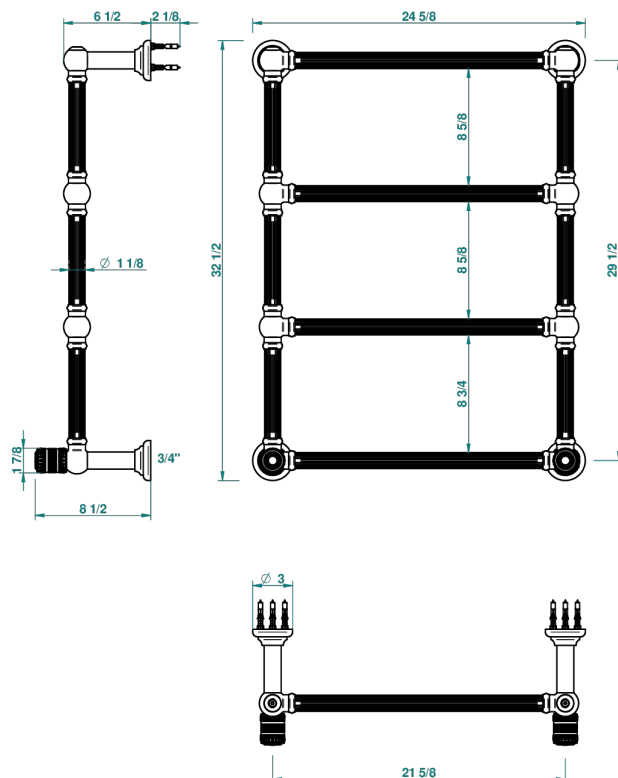

# MONTE CARLO, GOLD PORCELAIN

U8B-TWF4H2

Traditional towel warmer with fluted tube, 4 rails, 625 mm x 825 mm, hydronic with 2 stylised handles

THG<sup>®</sup>  
PARIS

70155

04/06/2019

## CHARACTERISTIC

- Solid brass body seamless
- 2 x 1/2" normal head
- Connections F3/4"

## TECHNICAL SPECS

- Pression : 0,5 bars < P < 3 bars (recommandée)
- Pressure : 7.25 psi < P < 43.5 psi (advised)
- Température eau maximale conseillée : 60°C
- Maximum water temperature advised: 140°F
- Hauteur minimale au sol (maximum height from the ground) : 60 cm (24")
- Puissance / Power : 86W à Delta T 30