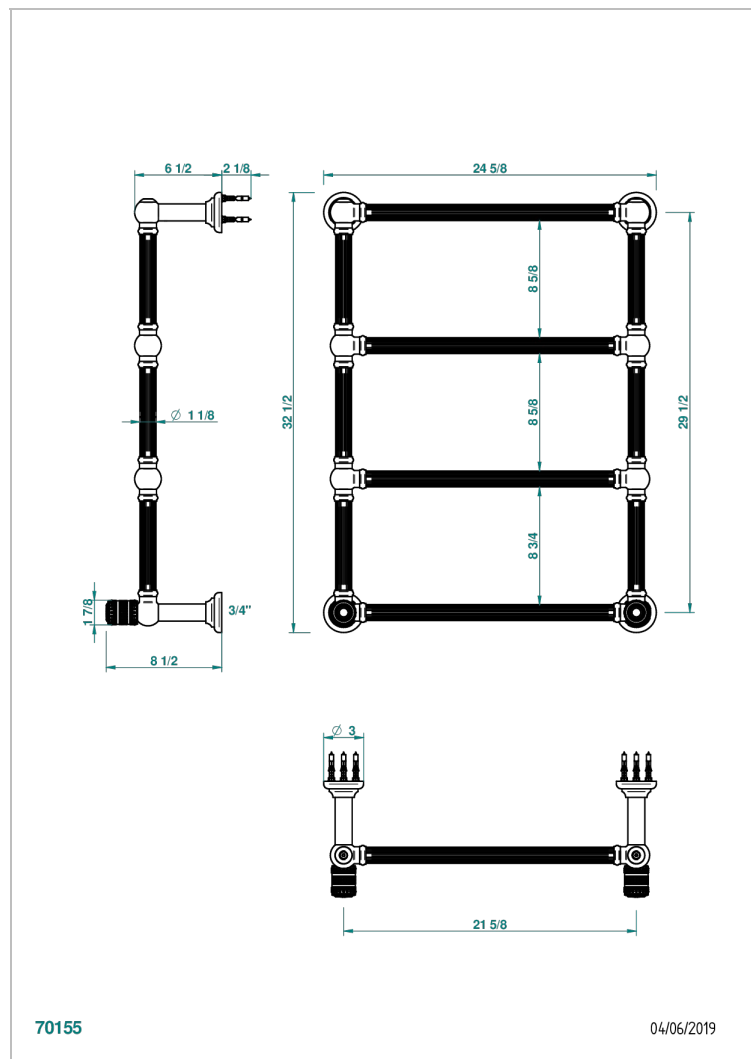

MONTE CARLO, GOLD PORCELAIN

U8B-TWF4H2

Traditional towel warmer with fluted tube, 4 rails, 625 mm x 825 mm, hydronic with 2 stylised handles

THG[®]
PARIS

CHARACTERISTIC

- Solid brass body seamless
- 2 x 1/2" normal head
- Connections F3/4"

TECHNICAL SPECS

- Pression : 0,5 bars < P < 3 bars (recommandée)
- Pressure : 7.25 psi < P < 43.5 psi (advised)
- Température eau maximale conseillée : 60°C
- Maximum water temperature advised: 140°F
- Hauteur minimale au sol (maximum height from the ground) : 60 cm (24")
- Puissance / Power : 86W à Delta T 30