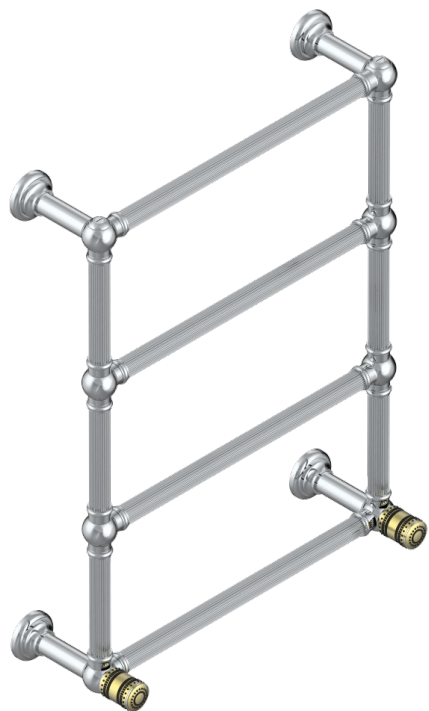

MONTE CARLO, GOLD PORCELAIN

U8B-TWF4H2

Traditional towel warmer with fluted tube, 4 rails, 625 mm x 825 mm, hydronic with 2 stylised handles

THG[®]
PARIS

CHARACTERISTIC

- Solid brass body seamless
- 2 x 1/2" normal head
- Connections F3/4"

TECHNICAL SPECS

- Pression : 0,5 bars < P < 3 bars (recommandée)
- Pressure : 7.25 psi < P < 43.5 psi (advised)
- Température eau maximale conseillée : 60°C
- Maximum water temperature advised: 140°F
- Hauteur minimale au sol (maximum height from the ground) : 60 cm (24")
- Puissance / Power : 86W à Delta T 30

AVAILABLE FINITIONS

Blush PVD - H62
Brass color PVD - H49
Brown bronze color PVD - F33
Gold color PVD - H52
Graphite PVD - H64
Lacquered light bronze - D01

Matt Umber PVD - H67
Matt blush PVD - H60
Matt brass color PVD - H50
Matt brown bronze color PVD - F34
Matt chrome - C02
Matt gold - F07