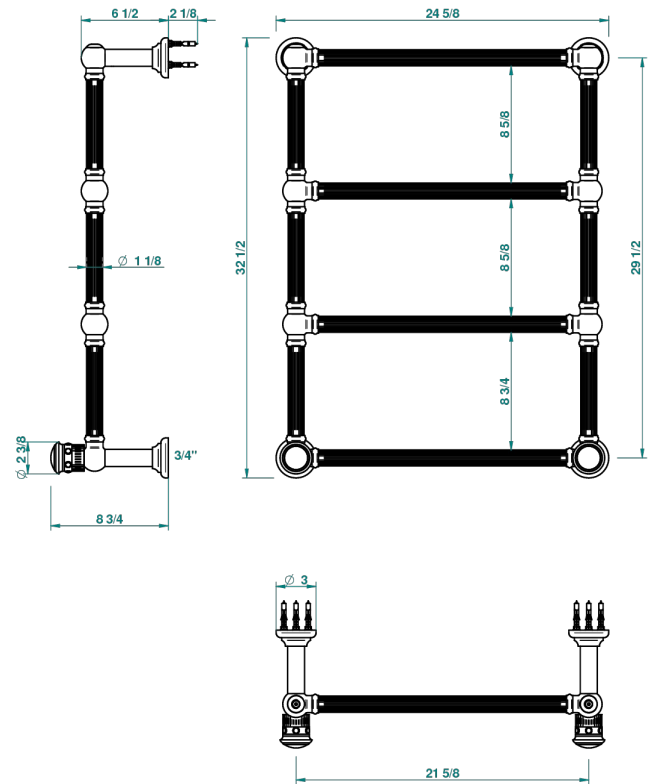

# TROCADERO TIGER EYE

U7E-TWF4H2

Traditional towel warmer with fluted tube, 4 rails, 625 mm x 825 mm, hydronic with 2 stylised handles

THG  
PARIS

70153

04/06/2019

## CHARACTERISTIC

- Solid brass body seamless
- 2 x 1/2" normal head
- Connections F3/4"

## TECHNICAL SPECS

- Pression : 0,5 bars < P < 3 bars (recommandée)
- Pressure : 7.25 psi < P < 43.5 psi (advised)
- Température eau maximale conseillée : 60°C
- Maximum water temperature advised: 140°F
- Hauteur minimale au sol (maximum height from the ground) : 60 cm (24")
- Puissance / Power : 86W à Delta T 30