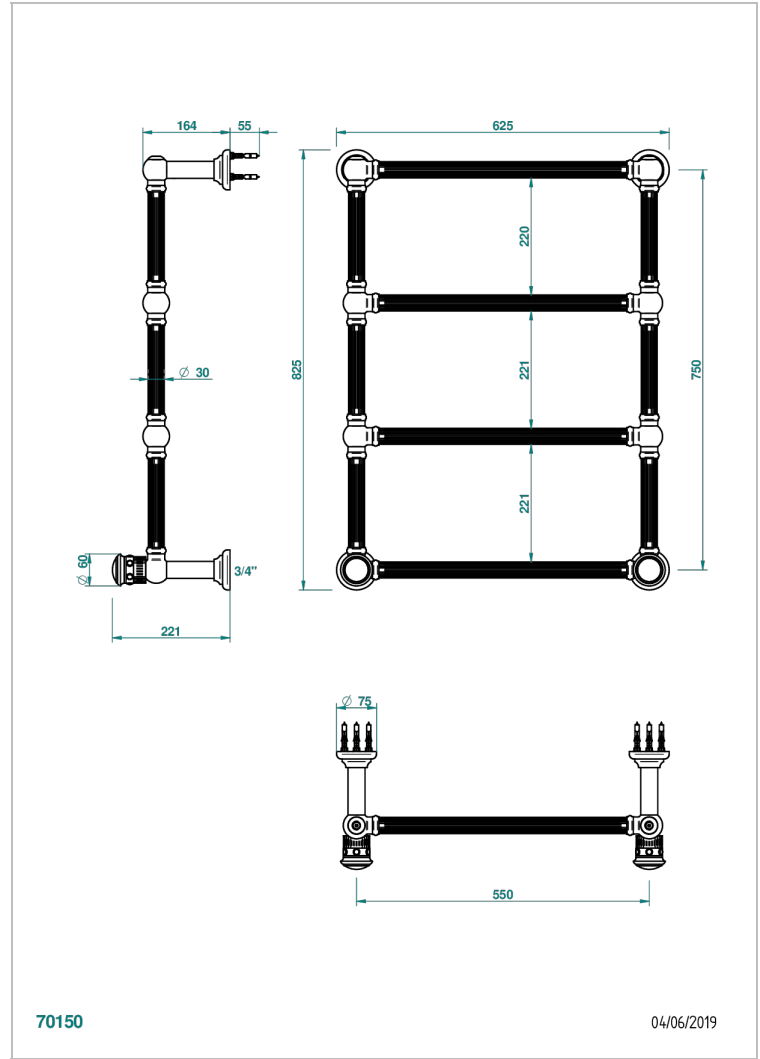

# TROCADERO LAPIS LAZULI

U7B-TWF4H2

Traditional towel warmer with fluted tube, 4 rails, 625 mm x 825 mm, hydronic with 2 stylised handles

THG<sup>®</sup>  
PARIS

## CHARACTERISTIC

- Solid brass body seamless
- 2 x 1/2" normal head
- Connections F3/4"

## TECHNICAL SPECS

- Pression : 0,5 bars < P < 3 bars (recommandée)
- Pressure : 7.25 psi < P < 43.5 psi (advised)
- Température eau maximale conseillée : 60°C
- Maximum water temperature advised: 140°F
- Hauteur minimale au sol (maximum height from the ground) : 60 cm (24")
- Puissance / Power : 86W à Delta T 30