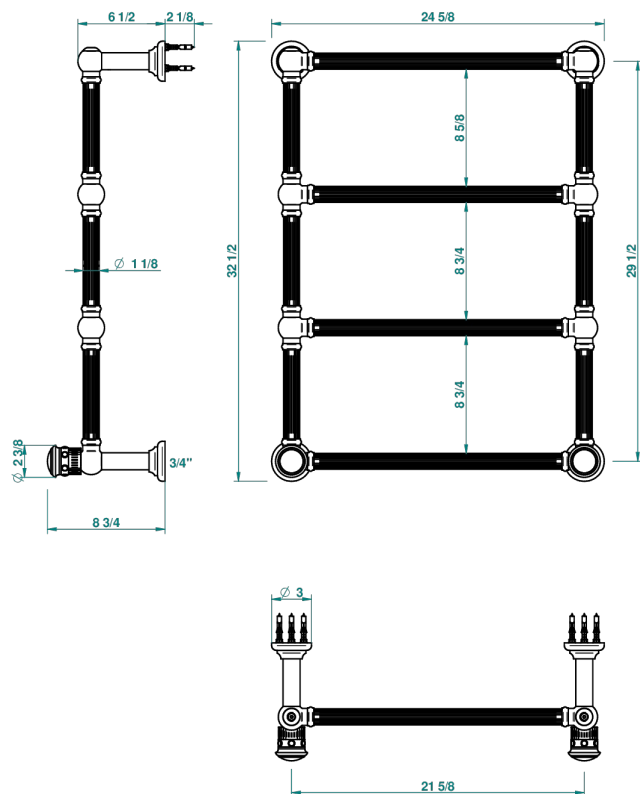

TROCADERO LAPIS LAZULI

U7B-TWF4H2

Traditional towel warmer with fluted tube, 4 rails, 625 mm x 825 mm, hydronic with 2 stylised handles

THG[®]
PARIS

70150

04/06/2019

CHARACTERISTIC

- Solid brass body seamless
- 2 x 1/2" normal head
- Connections F3/4"

TECHNICAL SPECS

- Pression : 0,5 bars < P < 3 bars (recommandée)
- Pressure : 7.25 psi < P < 43.5 psi (advised)
- Température eau maximale conseillée : 60°C
- Maximum water temperature advised: 140°F
- Hauteur minimale au sol (maximum height from the ground) : 60 cm (24")
- Puissance / Power : 86W à Delta T 30