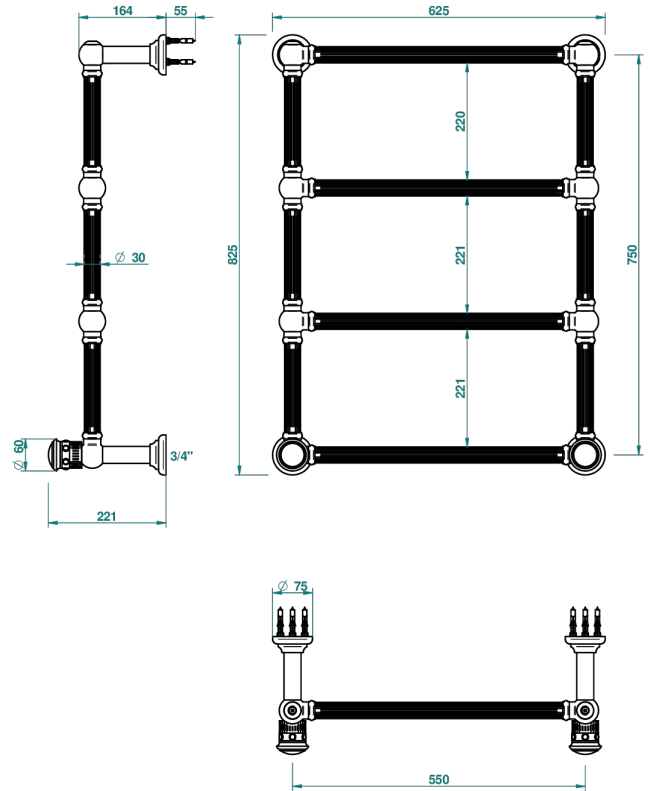

TROCADERO LAPIS LAZULI

U7B-TWF4H2

Traditional towel warmer with fluted tube, 4 rails, 625 mm x 825 mm, hydronic with 2 stylised handles

THG[®]
PARIS

70150

04/06/2019

CHARACTERISTIC

- Solid brass body seamless
- 2 x 1/2" normal head
- Connections F3/4"

TECHNICAL SPECS

- Pression : 0,5 bars < P < 3 bars (recommandée)
- Pressure : 7.25 psi < P < 43.5 psi (advised)
- Température eau maximale conseillée : 60°C
- Maximum water temperature advised: 140°F
- Hauteur minimale au sol (maximum height from the ground) : 60 cm (24")
- Puissance / Power : 86W à Delta T 30