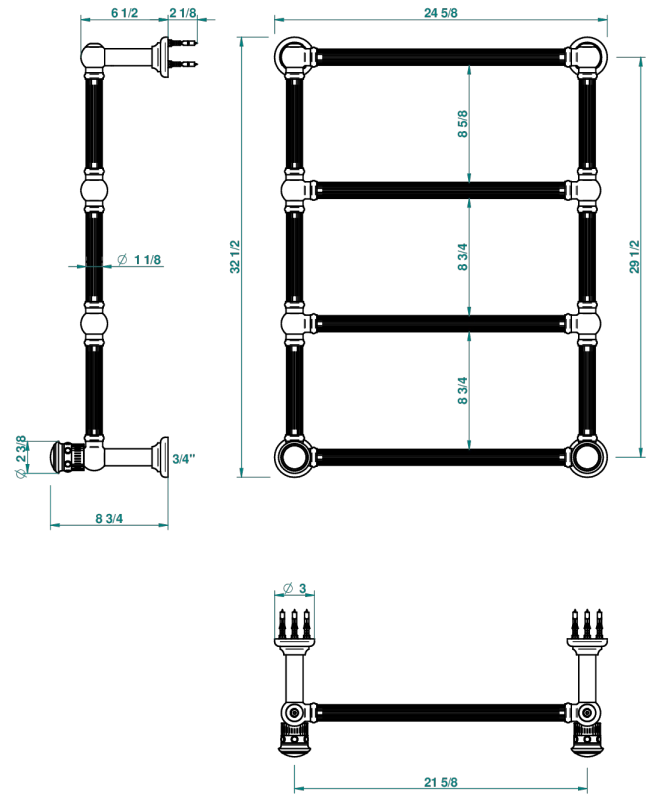

TROCADERO LAPIS LAZULI

U7B-TWF4H2

Traditional towel warmer with fluted tube, 4 rails, 625 mm x 825 mm, hydronic with 2 stylised handles

THG[®]
PARIS

70150

04/06/2019

CHARACTERISTIC

- Solid brass body seamless
- 2 x 1/2" normal head
- Connections F3/4"

TECHNICAL SPECS

- Pression : 0,5 bars < P < 3 bars (recommandée)
- Pressure : 7.25 psi < P < 43.5 psi (advised)
- Température eau maximale conseillée : 60°C
- Maximum water temperature advised: 140°F
- Hauteur minimale au sol (maximum height from the ground) : 60 cm (24")
- Puissance / Power : 86W à Delta T 30