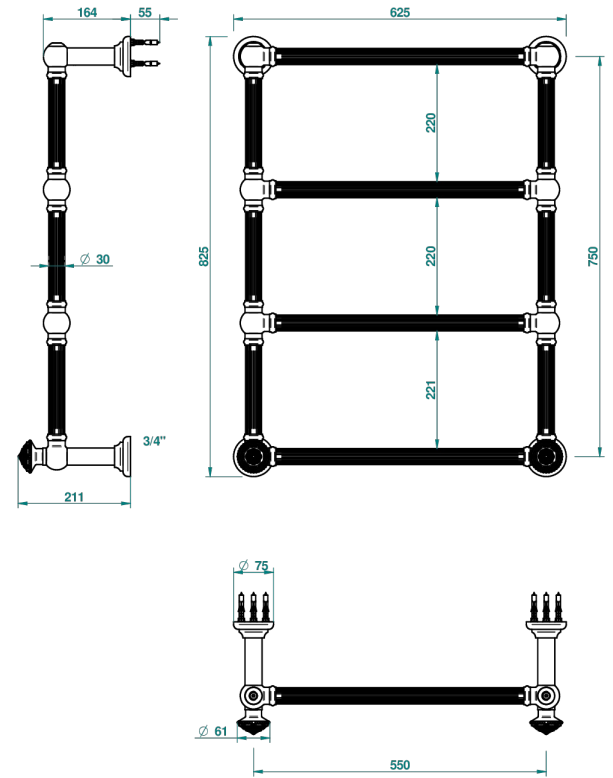

AMOUR DE TRIANON

G24-TWF4H2

Traditional towel warmer with fluted tube, 4 rails, 625 mm x 825 mm, hydronic with 2 stylised handles

THG[®]
PARIS

70147

04/06/2019

CHARACTERISTIC

- Solid brass body seamless
- 2 x 1/2" normal head
- Connections F3/4"

TECHNICAL SPECS

- Pression : 0,5 bars < P < 3 bars (recommandée)
- Pressure : 7.25 psi < P < 43.5 psi (advised)
- Température eau maximale conseillée : 60°C
- Maximum water temperature advised: 140°F
- Hauteur minimale au sol (maximum height from the ground) : 60 cm (24")
- Puissance / Power : 86W à Delta T 30