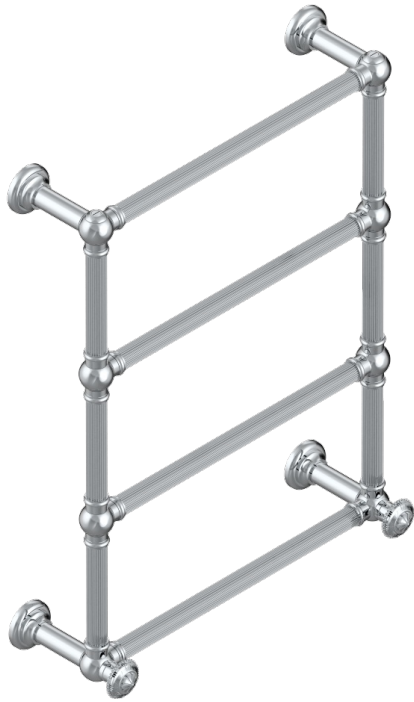

AMOUR DE TRIANON

G24-TWF4H2

Traditional towel warmer with fluted tube, 4 rails, 625 mm x 825 mm, hydronic with 2 stylised handles

THG[®]
PARIS

70147

04/06/2019

CHARACTERISTIC

- Solid brass body seamless
- 2 x 1/2" normal head
- Connections F3/4"

TECHNICAL SPECS

- Pression : 0,5 bars < P < 3 bars (recommandée)
- Pressure : 7.25 psi < P < 43.5 psi (advised)
- Température eau maximale conseillée : 60°C
- Maximum water temperature advised: 140°F
- Hauteur minimale au sol (maximum height from the ground) : 60 cm (24")
- Puissance / Power : 86W à Delta T 30

AVAILABLE FINITIONS

Lacquered light bronze - D01
Matt chrome - C02
Matt gold - F07
Matt nickel (color finish) - C01
Polished chrome (color finish) - A02
Polished gold (color finish) - F01

Polished nickel - B01
Soft gold - F30
Soft matt gold - F31