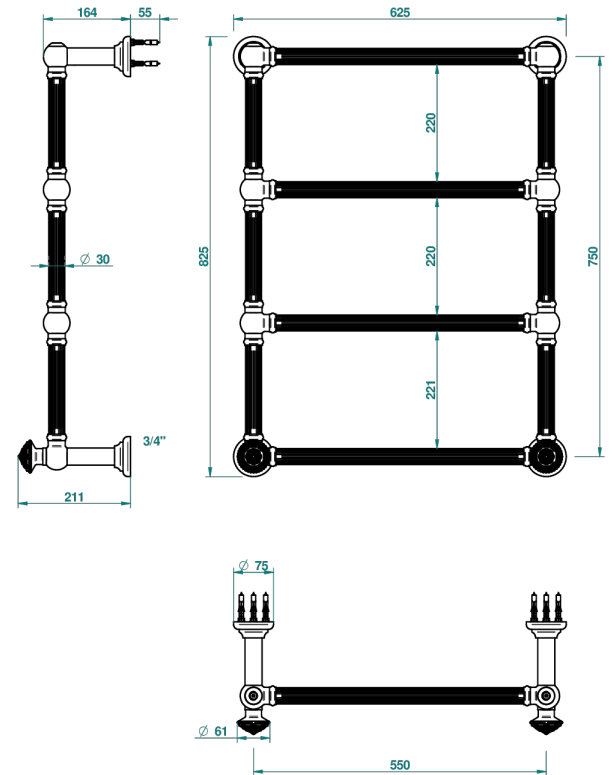

AMOUR DE TRIANON

G24-TWF4H2

Traditional towel warmer with fluted tube, 4 rails, 625 mm x 825 mm, hydronic with 2 stylised handles

THG[®]
PARIS

70147

04/06/2019

CHARACTERISTIC

- Solid brass body seamless
- 2 x 1/2" normal head
- Connections F3/4"

TECHNICAL SPECS

- Pression : 0,5 bars < P < 3 bars (recommandée)
- Pressure : 7.25 psi < P < 43.5 psi (advised)
- Température eau maximale conseillée : 60°C
- Maximum water temperature advised: 140°F
- Hauteur minimale au sol (maximum height from the ground) : 60 cm (24")
- Puissance / Power : 86W à Delta T 30