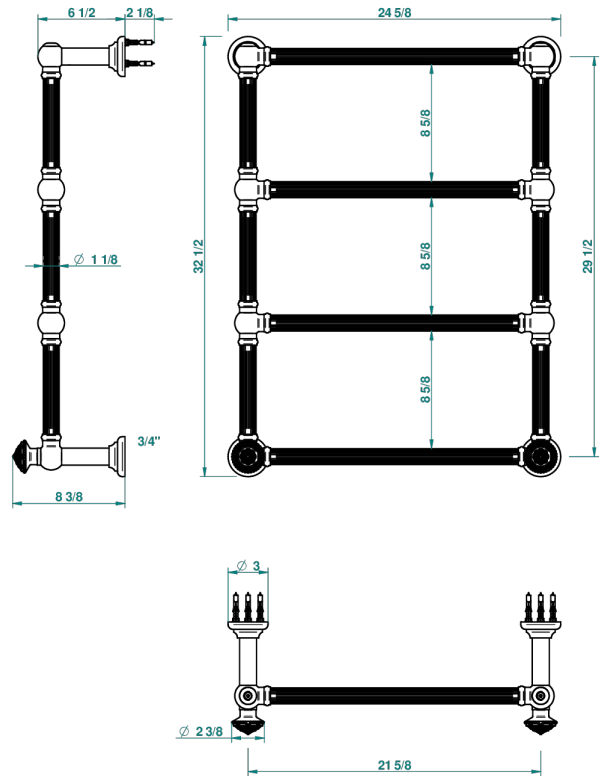

AMOUR DE TRIANON

G24-TWF4H2

Traditional towel warmer with fluted tube, 4 rails, 625 mm x 825 mm, hydronic with 2 stylised handles

THG[®]
PARIS

70147

04/06/2019

CHARACTERISTIC

- Solid brass body seamless
- 2 x 1/2" normal head
- Connections F3/4"

TECHNICAL SPECS

- Pression : 0,5 bars < P < 3 bars (recommandée)
- Pressure : 7.25 psi < P < 43.5 psi (advised)
- Température eau maximale conseillée : 60°C
- Maximum water temperature advised: 140°F
- Hauteur minimale au sol (maximum height from the ground) : 60 cm (24")
- Puissance / Power : 86W à Delta T 30