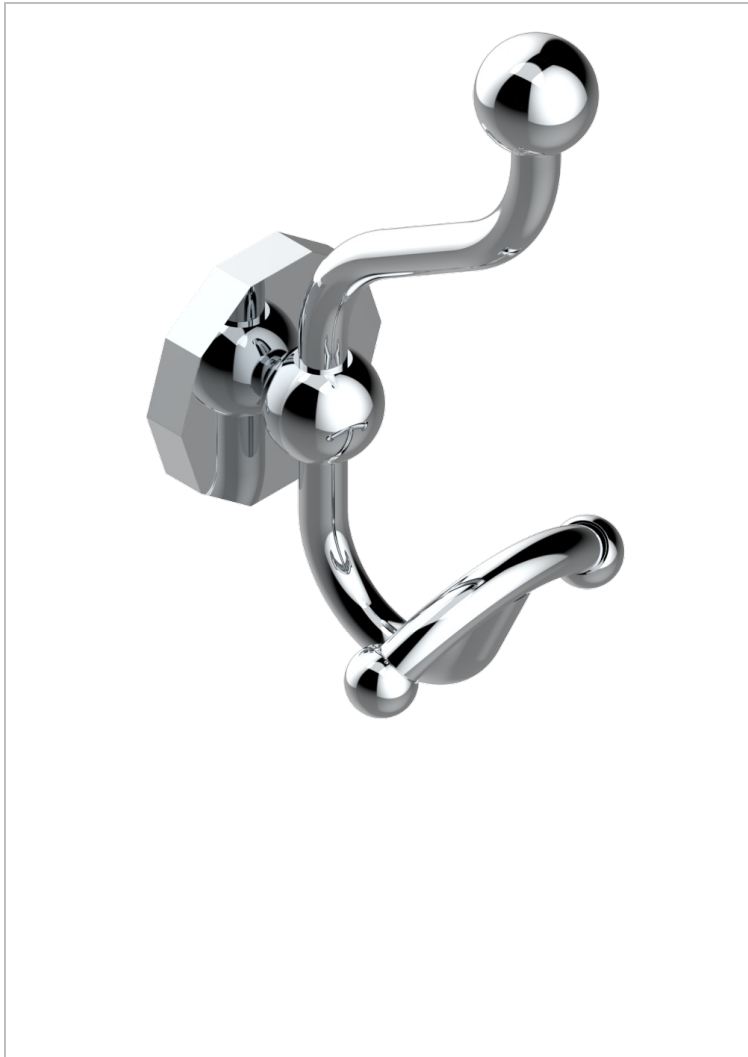

# LES ONDES WITH LEVER HANDLES

G8B-510A

Double robe hook

70144

05/09/2023

## CHARACTERISTIC

- Les Ondes with lever handles
- Double robe hook

## AVAILABLE FINITIONS

Black ceram - D30  
Blush PVD - H62  
Brass color PVD - H49  
Brown bronze color PVD - F33  
Chrome polished - A02  
Chrome polished / gold polished - G02

Copper antique matt, coated - H07  
Gold color PVD - H52  
Gold mat - F07  
Gold polished - F01  
Graphite PVD - H64  
Light coated bronze - D01

Nickel polished - B01  
Soft gold - F30  
Soft matt gold - F31  
Umber PVD - H66