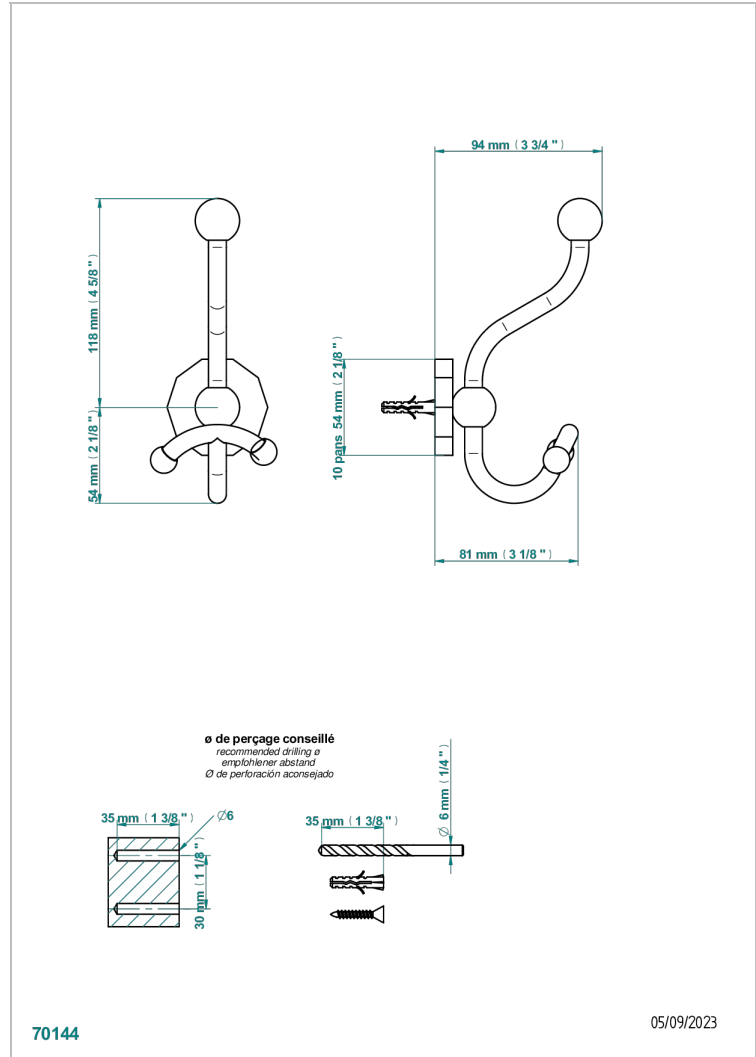

# LES ONDES WITH LEVER HANDLES

G8B-510A

Double robe hook

70144

05/09/2023

## CHARACTERISTIC

- Les Ondes with lever handles
- Double robe hook