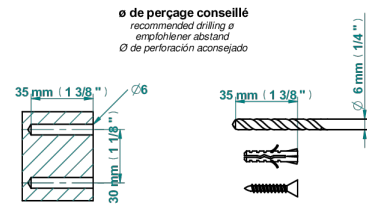

LES ONDES WITH LEVER

G8B-510A

Double robe hook

70144

05/09/2023

CHARACTERISTIC

- Les Ondes with lever
- Double robe hook

AVAILABLE FINITIONS

Antique nickel - H28
Black ceram - D30
Blush PVD - H62
Brass color PVD - H49
Brown bronze color PVD - F33
Gold color PVD - H52

Graphite PVD - H64
Lacquered light bronze - D01
Matt Umber PVD - H67
Matt blush PVD - H60
Matt brass color PVD - H50
Matt brown bronze color PVD - F34

Matt chrome - C02
Matt gold - F07
Matt gold color PVD - H53
Matt graphite PVD - H65
Matt nickel (color finish) - C01
Matt nickel color PVD - H56

Natural smoked Brass - A13
Nickel color PVD - H55
Polished chrome (color finish) - A02
Polished chrome / Polished gold (color finish) - G02
Polished gold (color finish) - F01
Polished nickel - B01

Soft gold - F30
Soft matt gold - F31
Umber PVD - H66
Varnished matt antique red copper (color finish) - H07