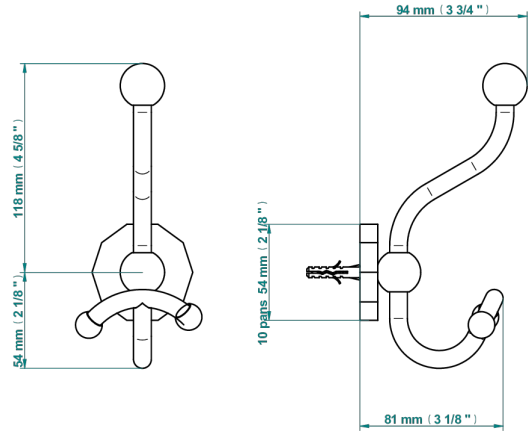

LES ONDES WITH LEVER

G8B-510A

Double robe hook

70144

05/09/2023

CHARACTERISTIC

- Les Ondes with lever
- Double robe hook

AVAILABLE FINITIONS

Antique nickel - H28
Black ceram - D30
Blush PVD - H62
Brass color PVD - H49
Brown bronze color PVD - F33
Gold color PVD - H52

Graphite PVD - H64
Lacquered light bronze - D01
Matt Umber PVD - H67
Matt blush PVD - H60
Matt brass color PVD - H50
Matt brown bronze color PVD - F34

Matt chrome - C02
Matt gold - F07
Matt gold color PVD - H53
Matt graphite PVD - H65
Matt nickel (color finish) - C01
Matt nickel color PVD - H56

Natural smoked Brass - A13
Nickel color PVD - H55
Polished chrome (color finish) - A02
Polished chrome / Polished gold (color finish) - G02
Polished gold (color finish) - F01
Polished nickel - B01

Soft gold - F30
Soft matt gold - F31
Umber PVD - H66
Varnished matt antique red copper (color finish) - H07