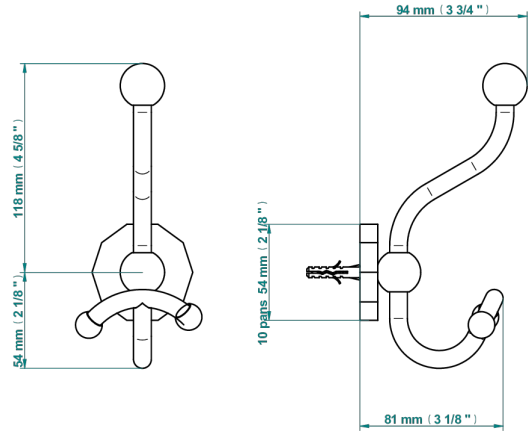

LES ONDES WITH LEVER

G8B-510A

Double robe hook

70144

05/09/2023

CHARACTERISTIC

- Les Ondes with lever
- Double robe hook

AVAILABLE FINITIONS