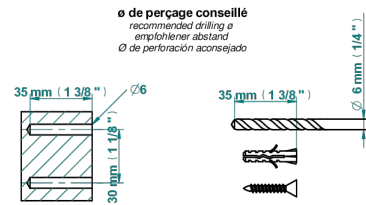

LES ONDES WITH LEVER

G8B-510A

Double robe hook

70144

05/09/2023

CHARACTERISTIC

- Les Ondes with lever
- Double robe hook

AVAILABLE FINITIONS