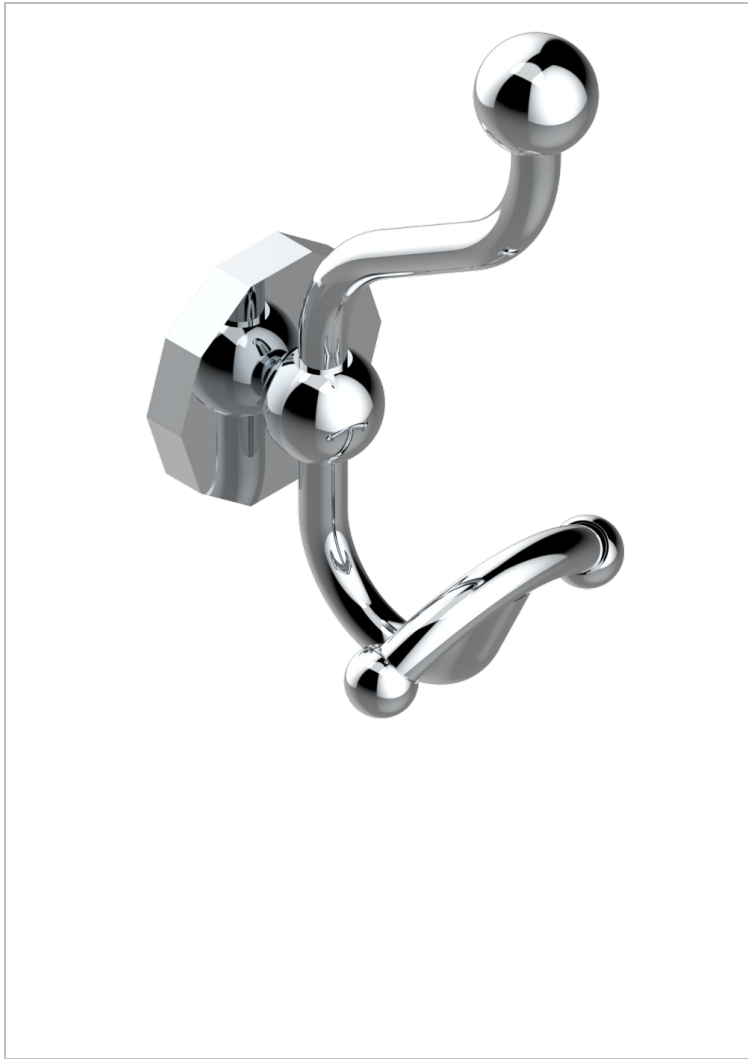

LES ONDES WITH LEVER

G8B-510A

Double robe hook

70144

05/09/2023

CHARACTERISTIC

- Les Ondes with lever
- Double robe hook

AVAILABLE FINITIONS

Antique nickel - H28
Black ceram - D30
Blush PVD - H62
Brass color PVD - H49
Brown bronze color PVD - F33
Gold color PVD - H52

Graphite PVD - H64
Lacquered light bronze - D01
Matt Umber PVD - H67
Matt blush PVD - H60
Matt brass color PVD - H50
Matt brown bronze color PVD - F34

Matt chrome - C02
Matt gold - F07
Matt gold color PVD - H53
Matt graphite PVD - H65
Matt nickel (color finish) - C01
Matt nickel color PVD - H56

Natural smoked Brass - A13
Nickel color PVD - H55
Polished chrome (color finish) - A02
Polished chrome / Polished gold (color finish) - G02
Polished gold (color finish) - F01
Polished nickel - B01

Soft gold - F30
Soft matt gold - F31
Umber PVD - H66
Varnished matt antique red copper (color finish) - H07