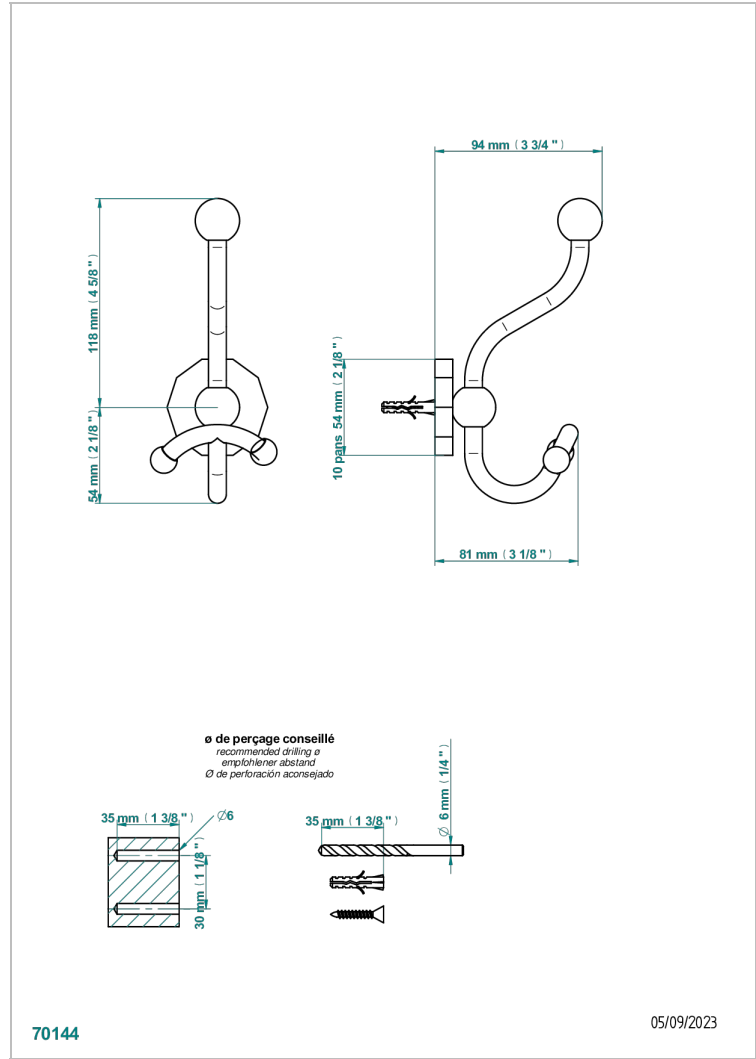

LES ONDES WITH LEVER

G8B-510A

Double robe hook

70144

05/09/2023

CHARACTERISTIC

- Les Ondes with lever
- Double robe hook

AVAILABLE FINITIONS