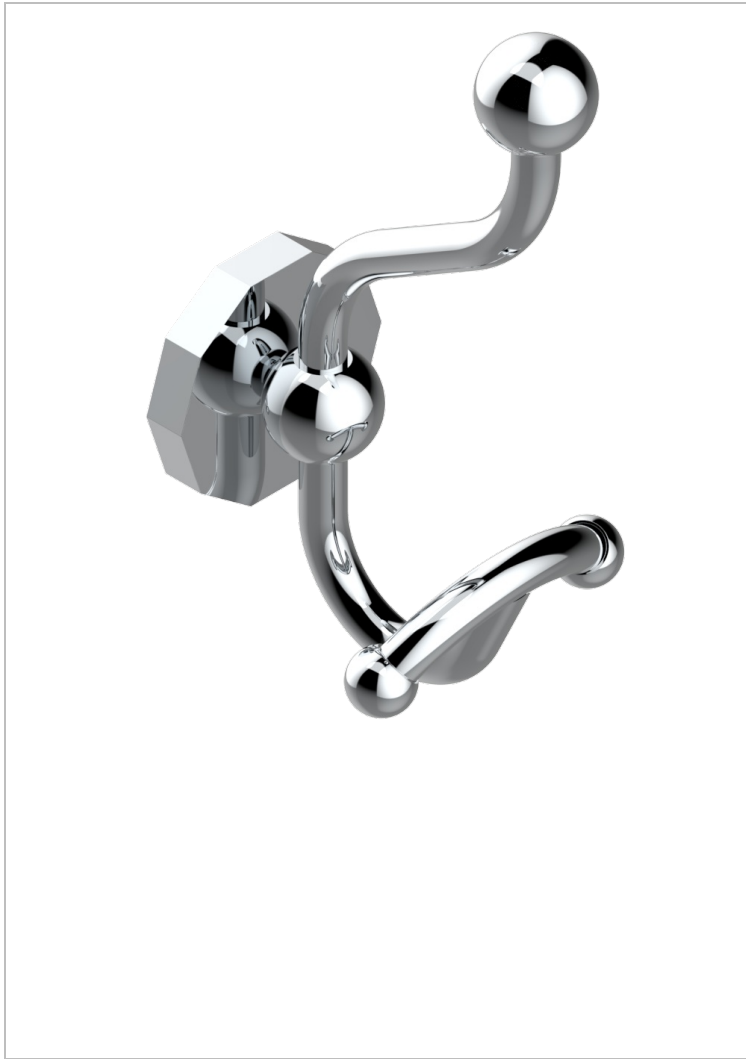

LES ONDES

G8A-510A

Double robe hook

70144

05/09/2023

CHARACTERISTIC

- Les Ondes
- Double robe hook

AVAILABLE FINITIONS

Antique nickel - H28
Black ceram - D30
Blush PVD - H62
Brass color PVD - H49
Brown bronze color PVD - F33
Gold color PVD - H52

Graphite PVD - H64
Lacquered light bronze - D01
Matt Umber PVD - H67
Matt blush PVD - H60
Matt brass color PVD - H50
Matt brown bronze color PVD - F34

Matt chrome - C02
Matt gold - F07
Matt gold color PVD - H53
Matt graphite PVD - H65
Matt nickel (color finish) - C01
Matt nickel color PVD - H56

Natural smoked Brass - A13
Nickel color PVD - H55
Polished chrome (color finish) - A02
Polished chrome / Polished gold (color finish) - G02
Polished gold (color finish) - F01
Polished nickel - B01

Soft gold - F30
Soft matt gold - F31
Umber PVD - H66
Varnished matt antique red copper (color finish) - H07